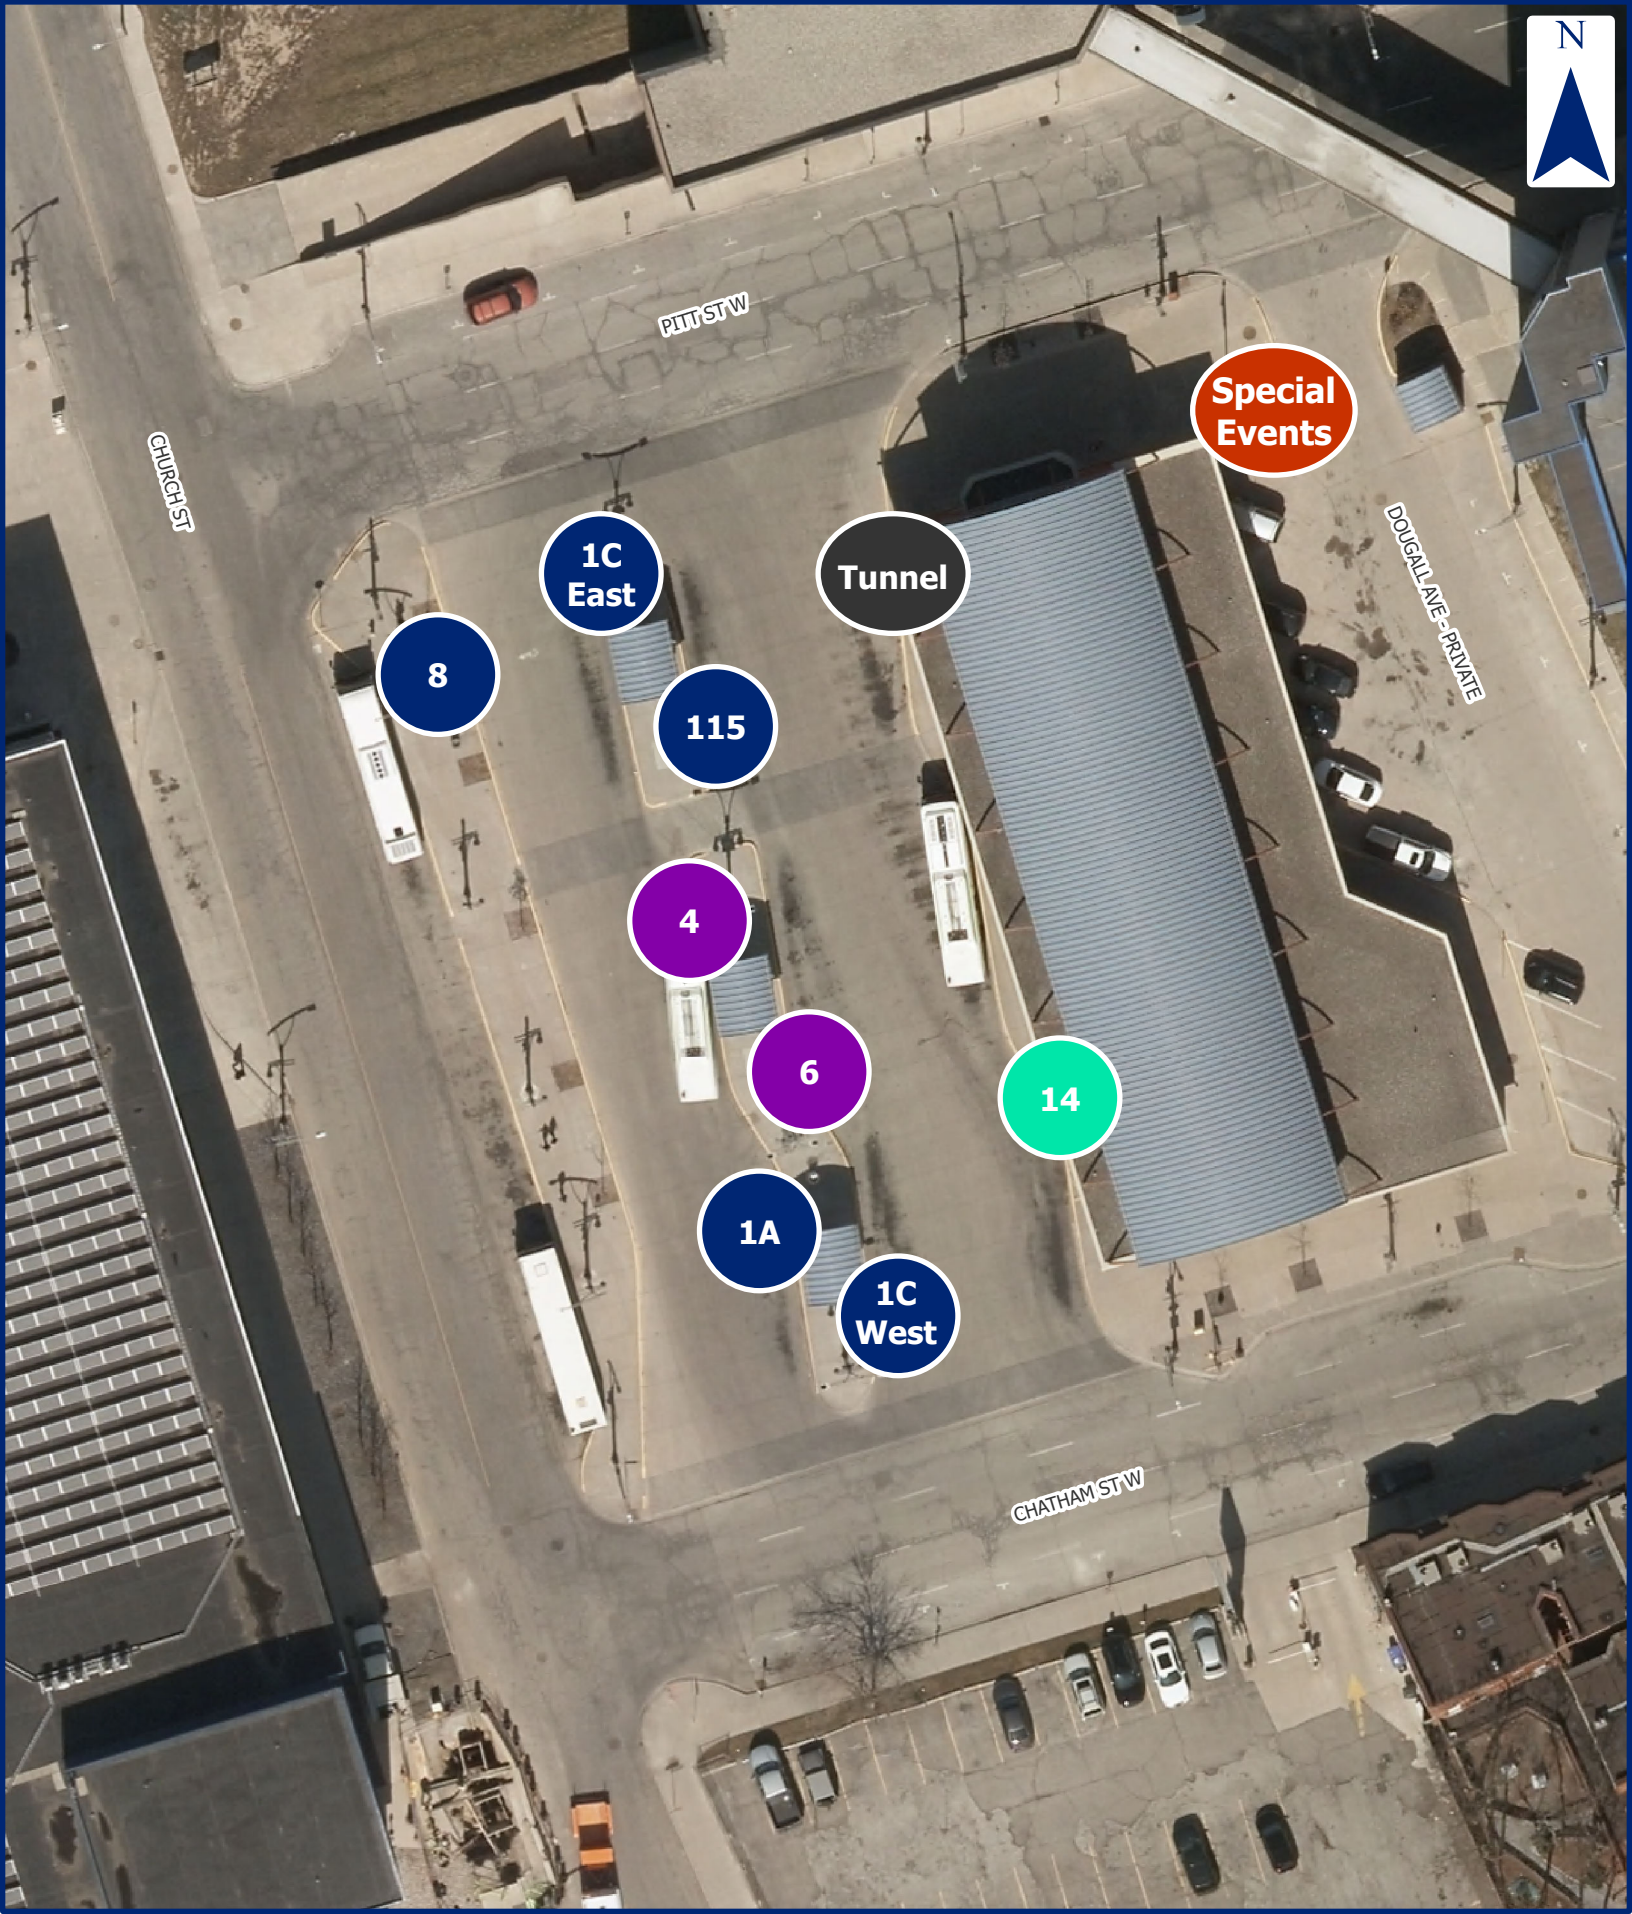

Windsor International Transit Terminal

Special Events

Tunnel

1C East

8

115

4

6

14

1A

1C West

CHURCH ST

PITT ST W

DOUGLASS AVE - PRIVATE

CHATHAM ST W