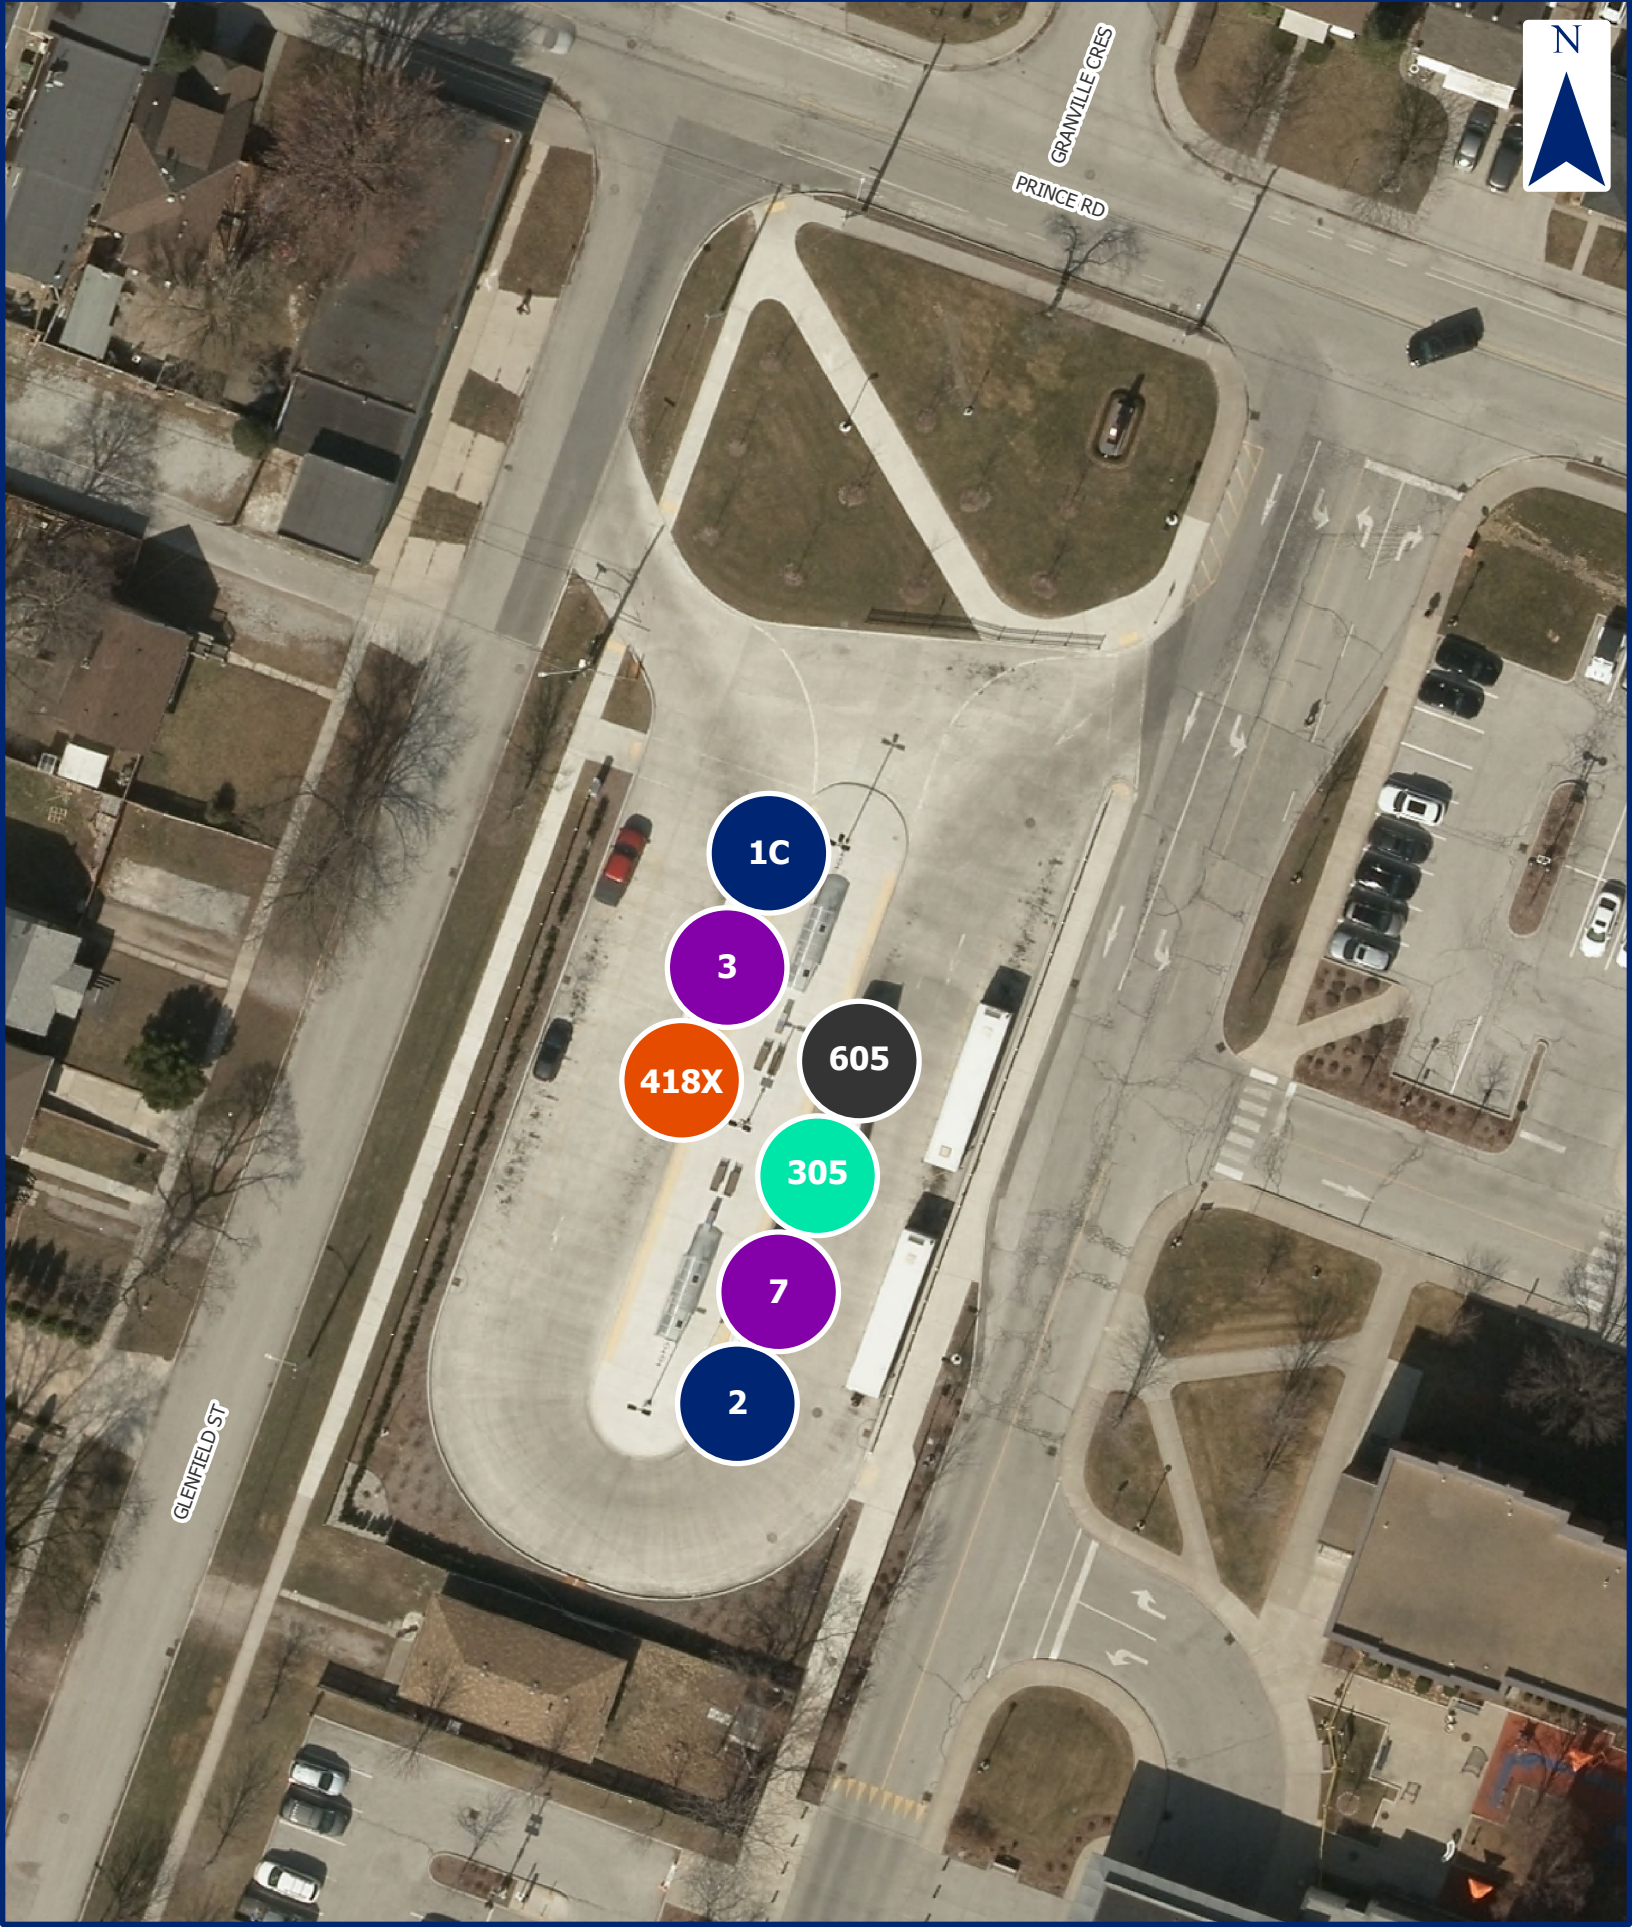

# Hotel Dieu Grace Healthcare Terminal

GLENFIELD ST

GRANVILLE CRES  
PRINCE RD

1C

3

418X

605

305

7

2