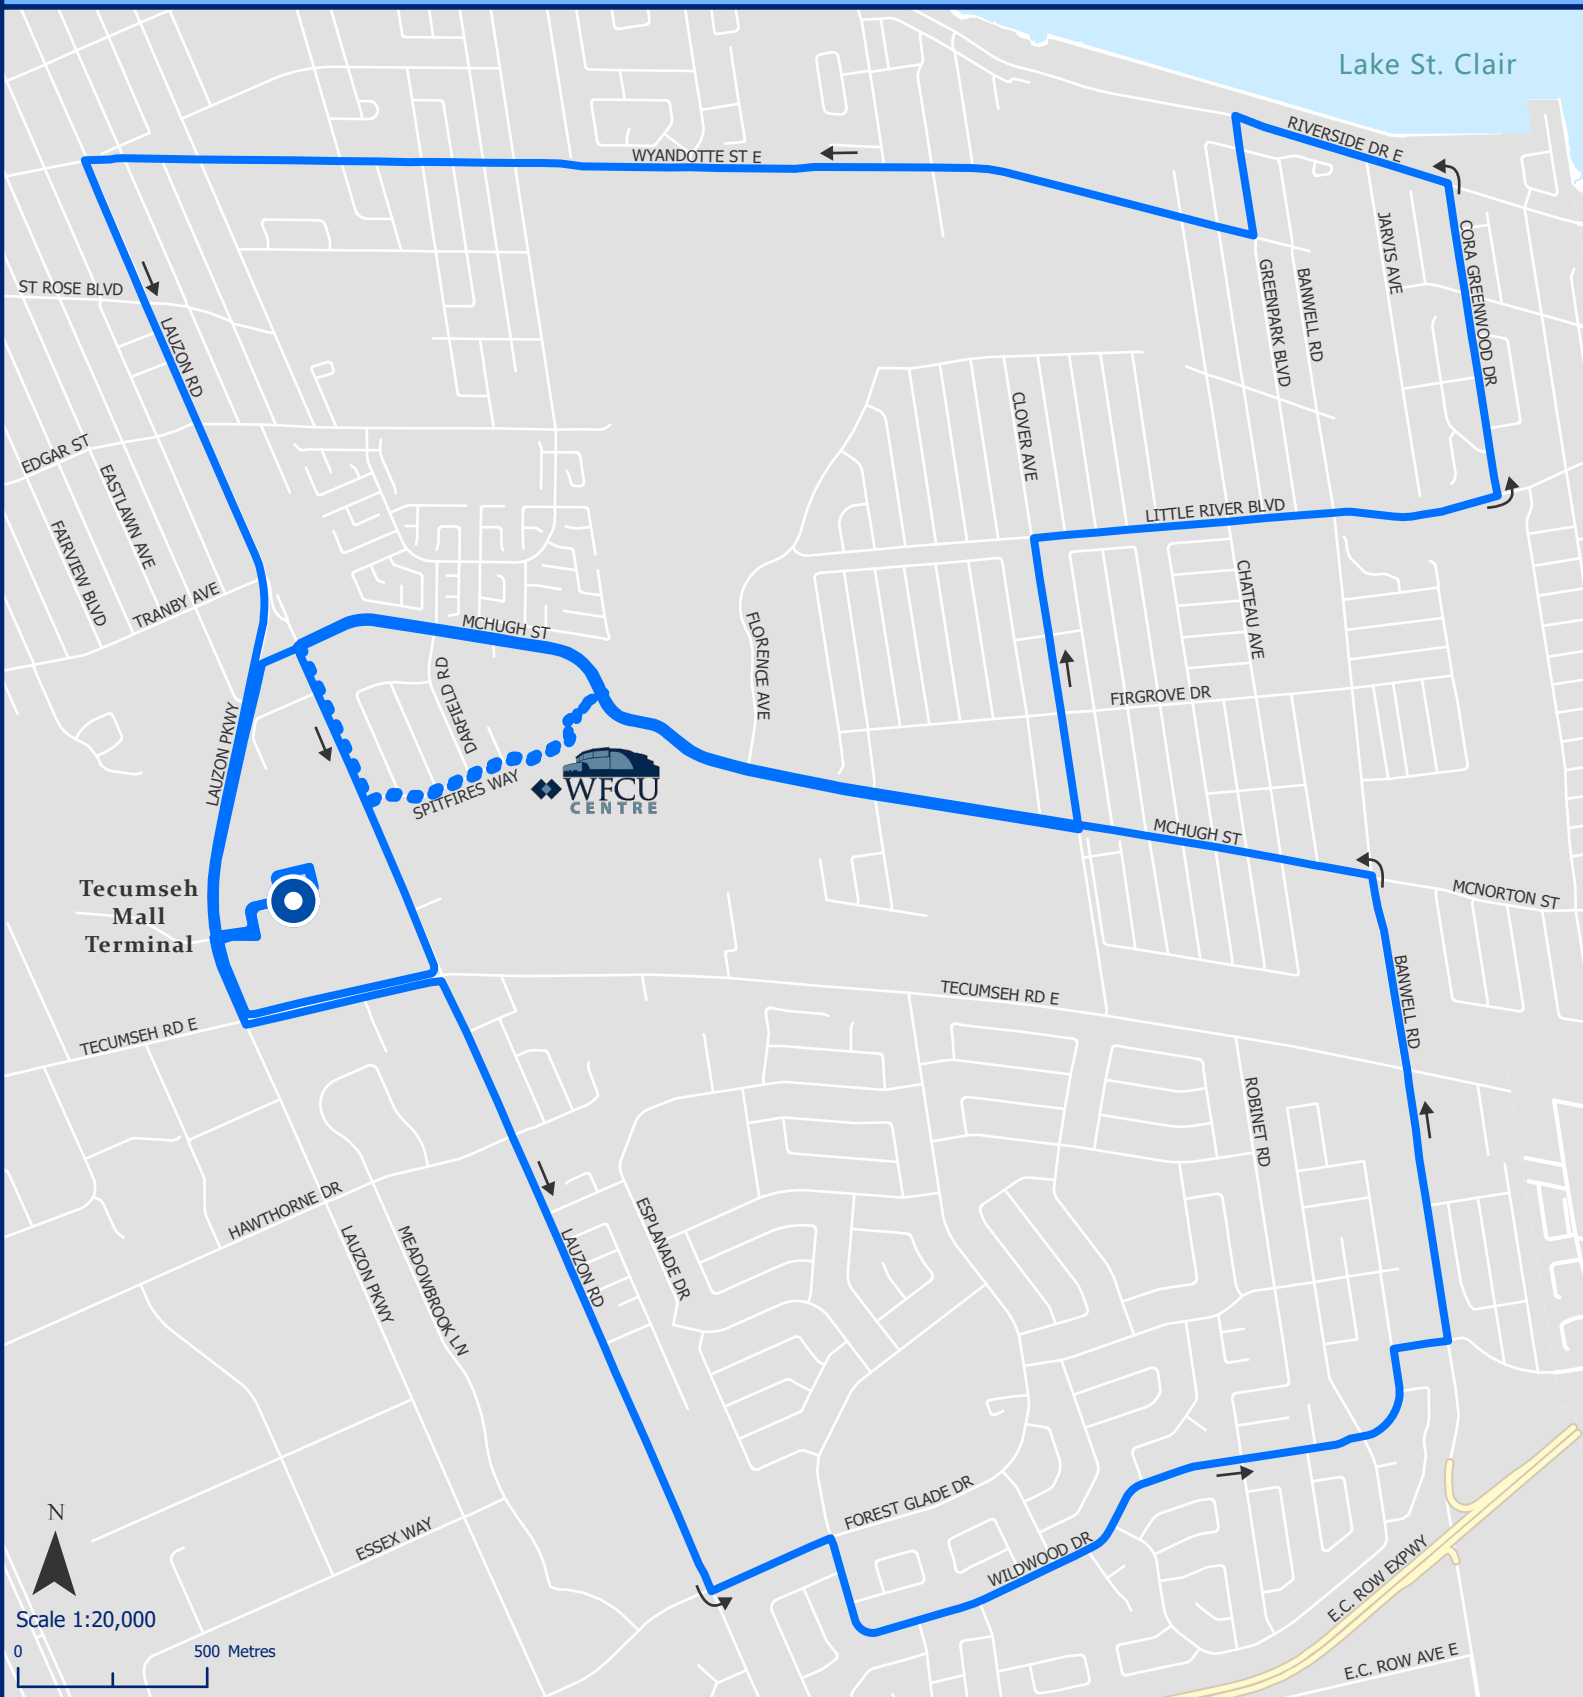

No Sunday & Holiday service

LAUZON 10						
Tecumseh Mall to East Riverside, including WFCU Centre and St. Joseph's High School						
WEEKDAYS						
NORTHBOUND						
Tecumseh Mall	WFCU Centre - Main Entrance	WFCU Centre (McHugh at Mickey Renaud Way)	Cora Greewood at Riverside	Wyandotte at Florence	Lauzon at Little River	Tecumseh Mall
6:30	6:34	—	6:42	6:48	6:55	7:00
7:05	7:09	—	7:17	7:23	7:30	7:35
7:40	7:44	—	7:52	7:58	8:05	8:10
8:15	8:19	—	8:27	8:33	8:40	8:45
8:50	8:54	—	9:02	9:08	9:15	9:20
9:25	9:29	—	9:37	9:43	9:50	9:55
10:00	10:04	—	10:12	10:18	10:25	10:30
10:35	10:39	—	10:47	10:53	11:00	11:05
11:10	11:14	—	11:22	11:28	11:35	11:40
11:45	11:49	—	11:57	12:03	12:10	12:15
12:20	12:24	—	12:32	12:38	12:45	12:50
12:55	12:59	—	1:07	1:13	1:20	1:25
1:30	1:34	—	1:42	1:48	1:55	2:00
2:05	2:09	—	2:17	2:23	2:30	2:35
2:40	2:44	—	2:52	2:58	3:05	3:10
3:15	3:19	—	3:27	3:33	3:40	3:45
3:50	3:54	—	4:02	4:08	4:15	4:20
4:25	4:29	—	4:37	4:43	4:50	4:55
5:00	—	5:04	5:12	5:18	5:25	5:30
5:35	—	5:39	5:47	5:53	6:00	6:05
6:10	—	6:14	6:22	6:28	6:35	6:40
6:45	—	6:49	6:57	7:03	7:10	7:15
7:20	—	7:24	7:32	7:38	7:45	7:50
SATURDAY						
7:30	—	7:34	7:42	7:48	7:55	8:00
8:40	—	8:44	8:52	8:58	9:05	9:10
9:50	—	9:54	10:02	10:08	10:15	10:20
11:00	—	11:04	11:12	11:18	11:25	11:30
12:10	—	12:14	12:22	12:28	12:35	12:40
1:20	—	1:24	1:32	1:38	1:45	1:50
2:30	—	2:34	2:42	2:48	2:55	3:00
3:40	—	3:44	3:52	3:58	4:05	4:10
4:50	—	4:54	5:02	5:08	5:15	5:20
6:00	—	6:04	6:12	6:18	6:25	6:30
7:10	—	7:14	7:22	7:28	7:35	7:40

No Sunday & Holiday service

Lauzon 10 Route Map

Effective Date:
December 1, 2022

Lake St. Clair

Legend	
	Lauzon 10 Route
	Intermittent Service
	Transit Terminal

Lauzon 10 - Monday to Saturday	
Northbound	- Tecumseh Mall Terminal to Cora Greenwood and Wyandotte with service to WFCU Centre
Southbound	- Tecumseh Mall Terminal to Forest Glade and Banwell with service to WFCU Centre
Intermittent Service	- To WFCU Centre Main Entrance Monday - Friday until 5:00pm