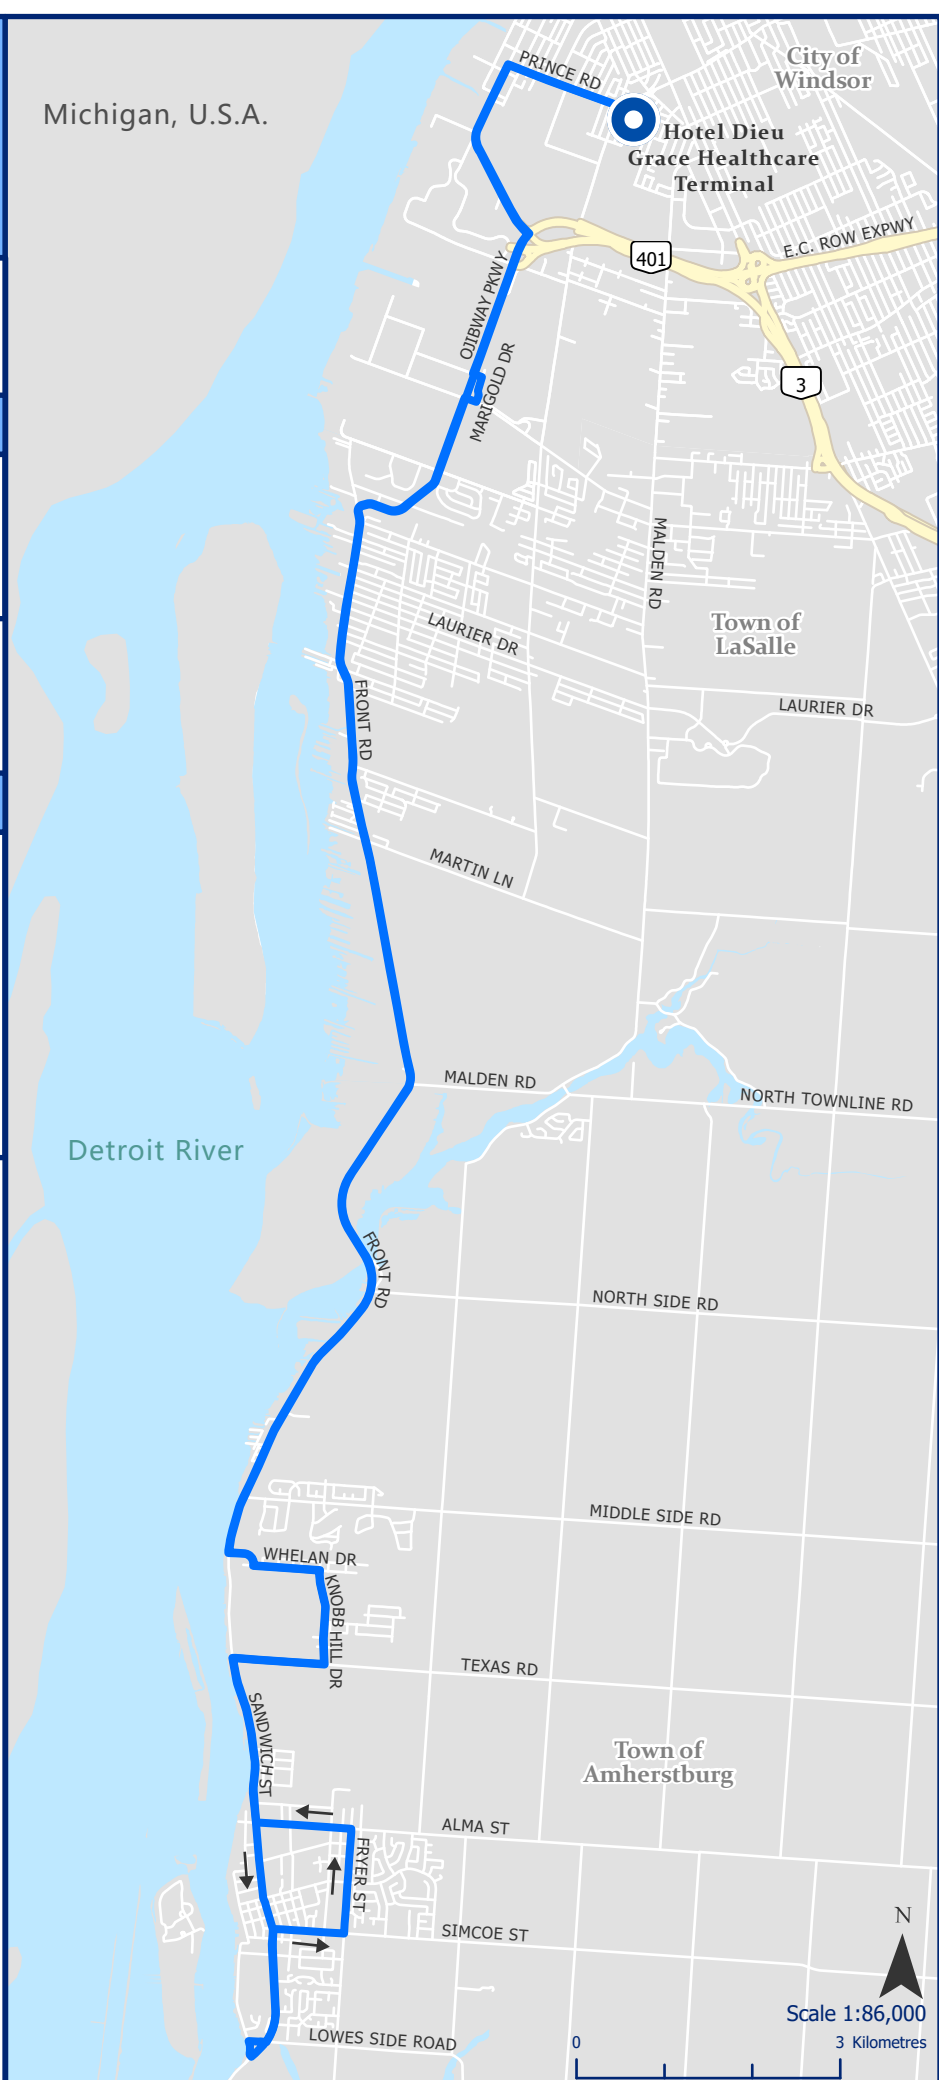

Amherstburg 605 Route Map

Effective Date:
September 4, 2022

Legend

-  Amherstburg 605 Route
-  Transit Terminal

Amherstburg 605 - Monday to Sunday

Southbound

Hotel Dieu Grace Healthcare Terminal to Amherstburg

Northbound

Amherstburg to Hotel Dieu Grace Healthcare Terminal

AMHERSTBURG
EST. 1796

Scale 1:86,000
3 Kilometres