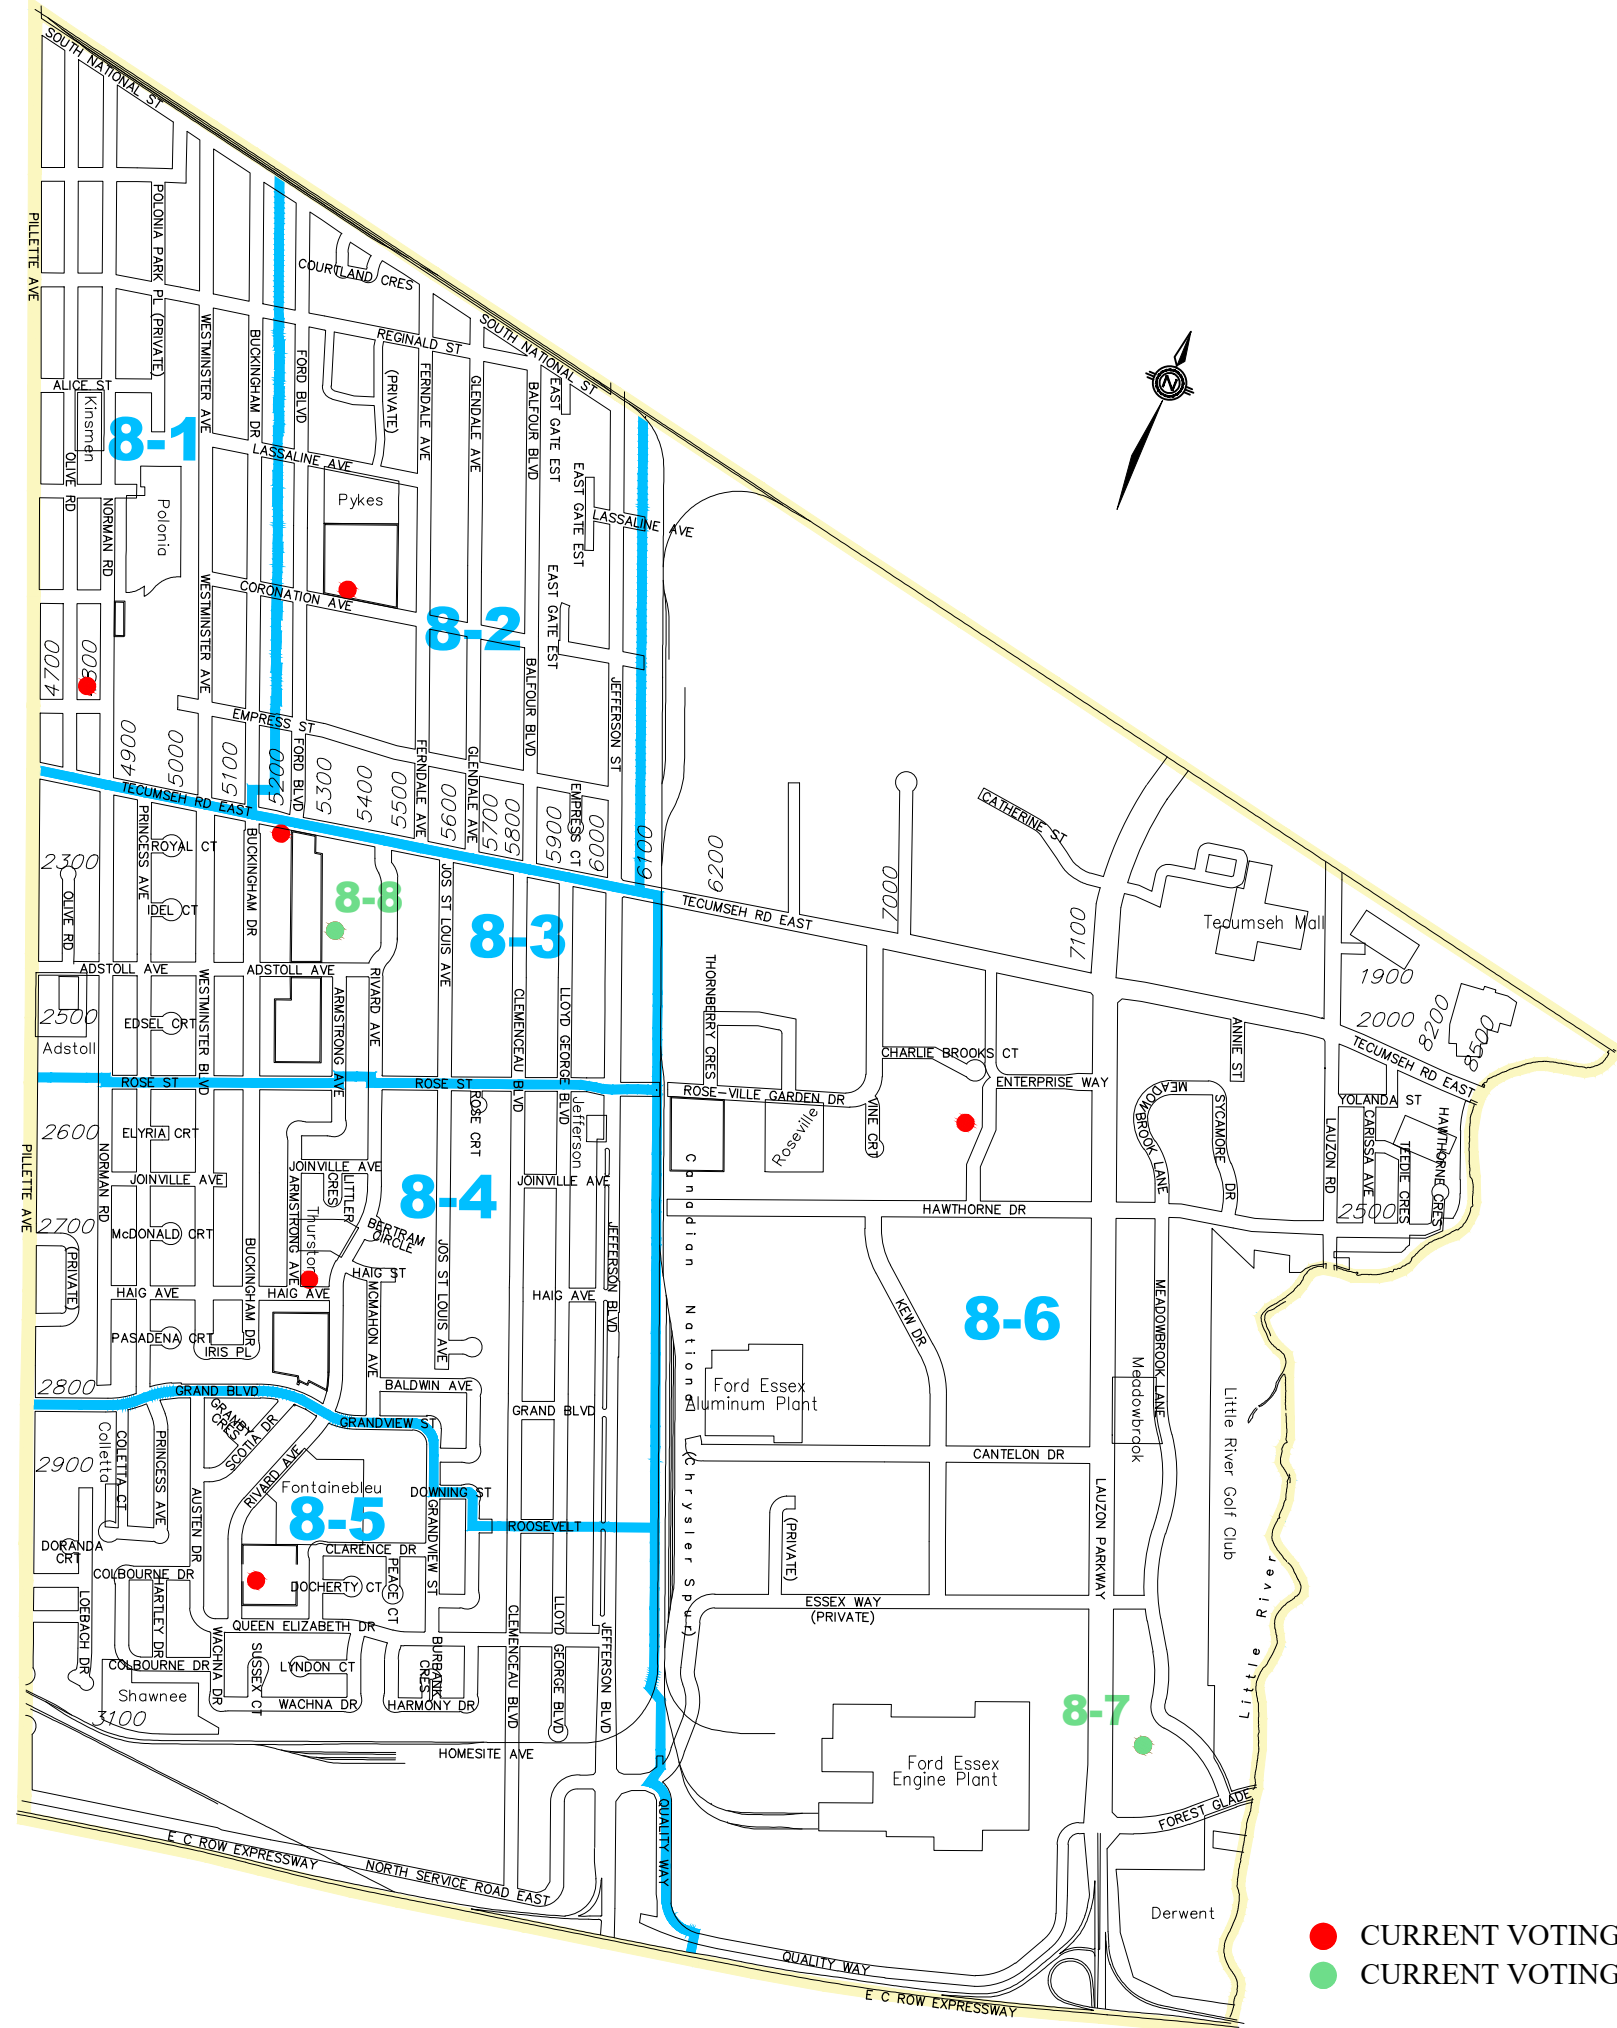

WARD 8 MUNICIPAL ELECTORAL MAP

KEY PLAN

- CURRENT VOTING LOCATIONS
- CURRENT VOTING LOCATIONS - RESIDENTS ONLY

Prepared by Geomatics

SCALE: N.T.S.	DATE: JUNE /14	DWG. NO. 3M-230
---------------	----------------	---------------------------