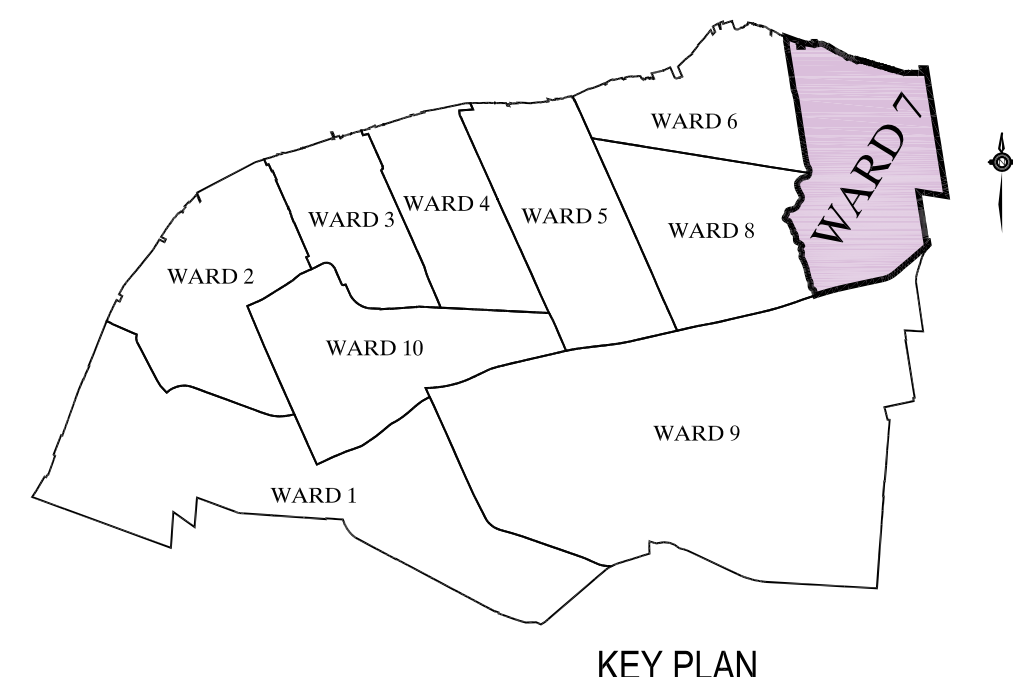

# WARD 7 MUNICIPAL ELECTORAL MAP

**NOTES:**

- \*1 - Residents of 7-1 will vote at the same polling location as residents of 7-2
- \*2 - Residents of 7-3 will vote at the same polling location as residents of 7-4
- \*3 - Residents of 7-7 will vote at the same polling location as residents of 7-6
- \*4 - Residents of 7-5 will vote at the same polling location as residents of 7-8

- CURRENT VOTING LOCATIONS
- CURRENT VOTING LOCATIONS - RESIDENTS ONLY

Prepared by Geomatics