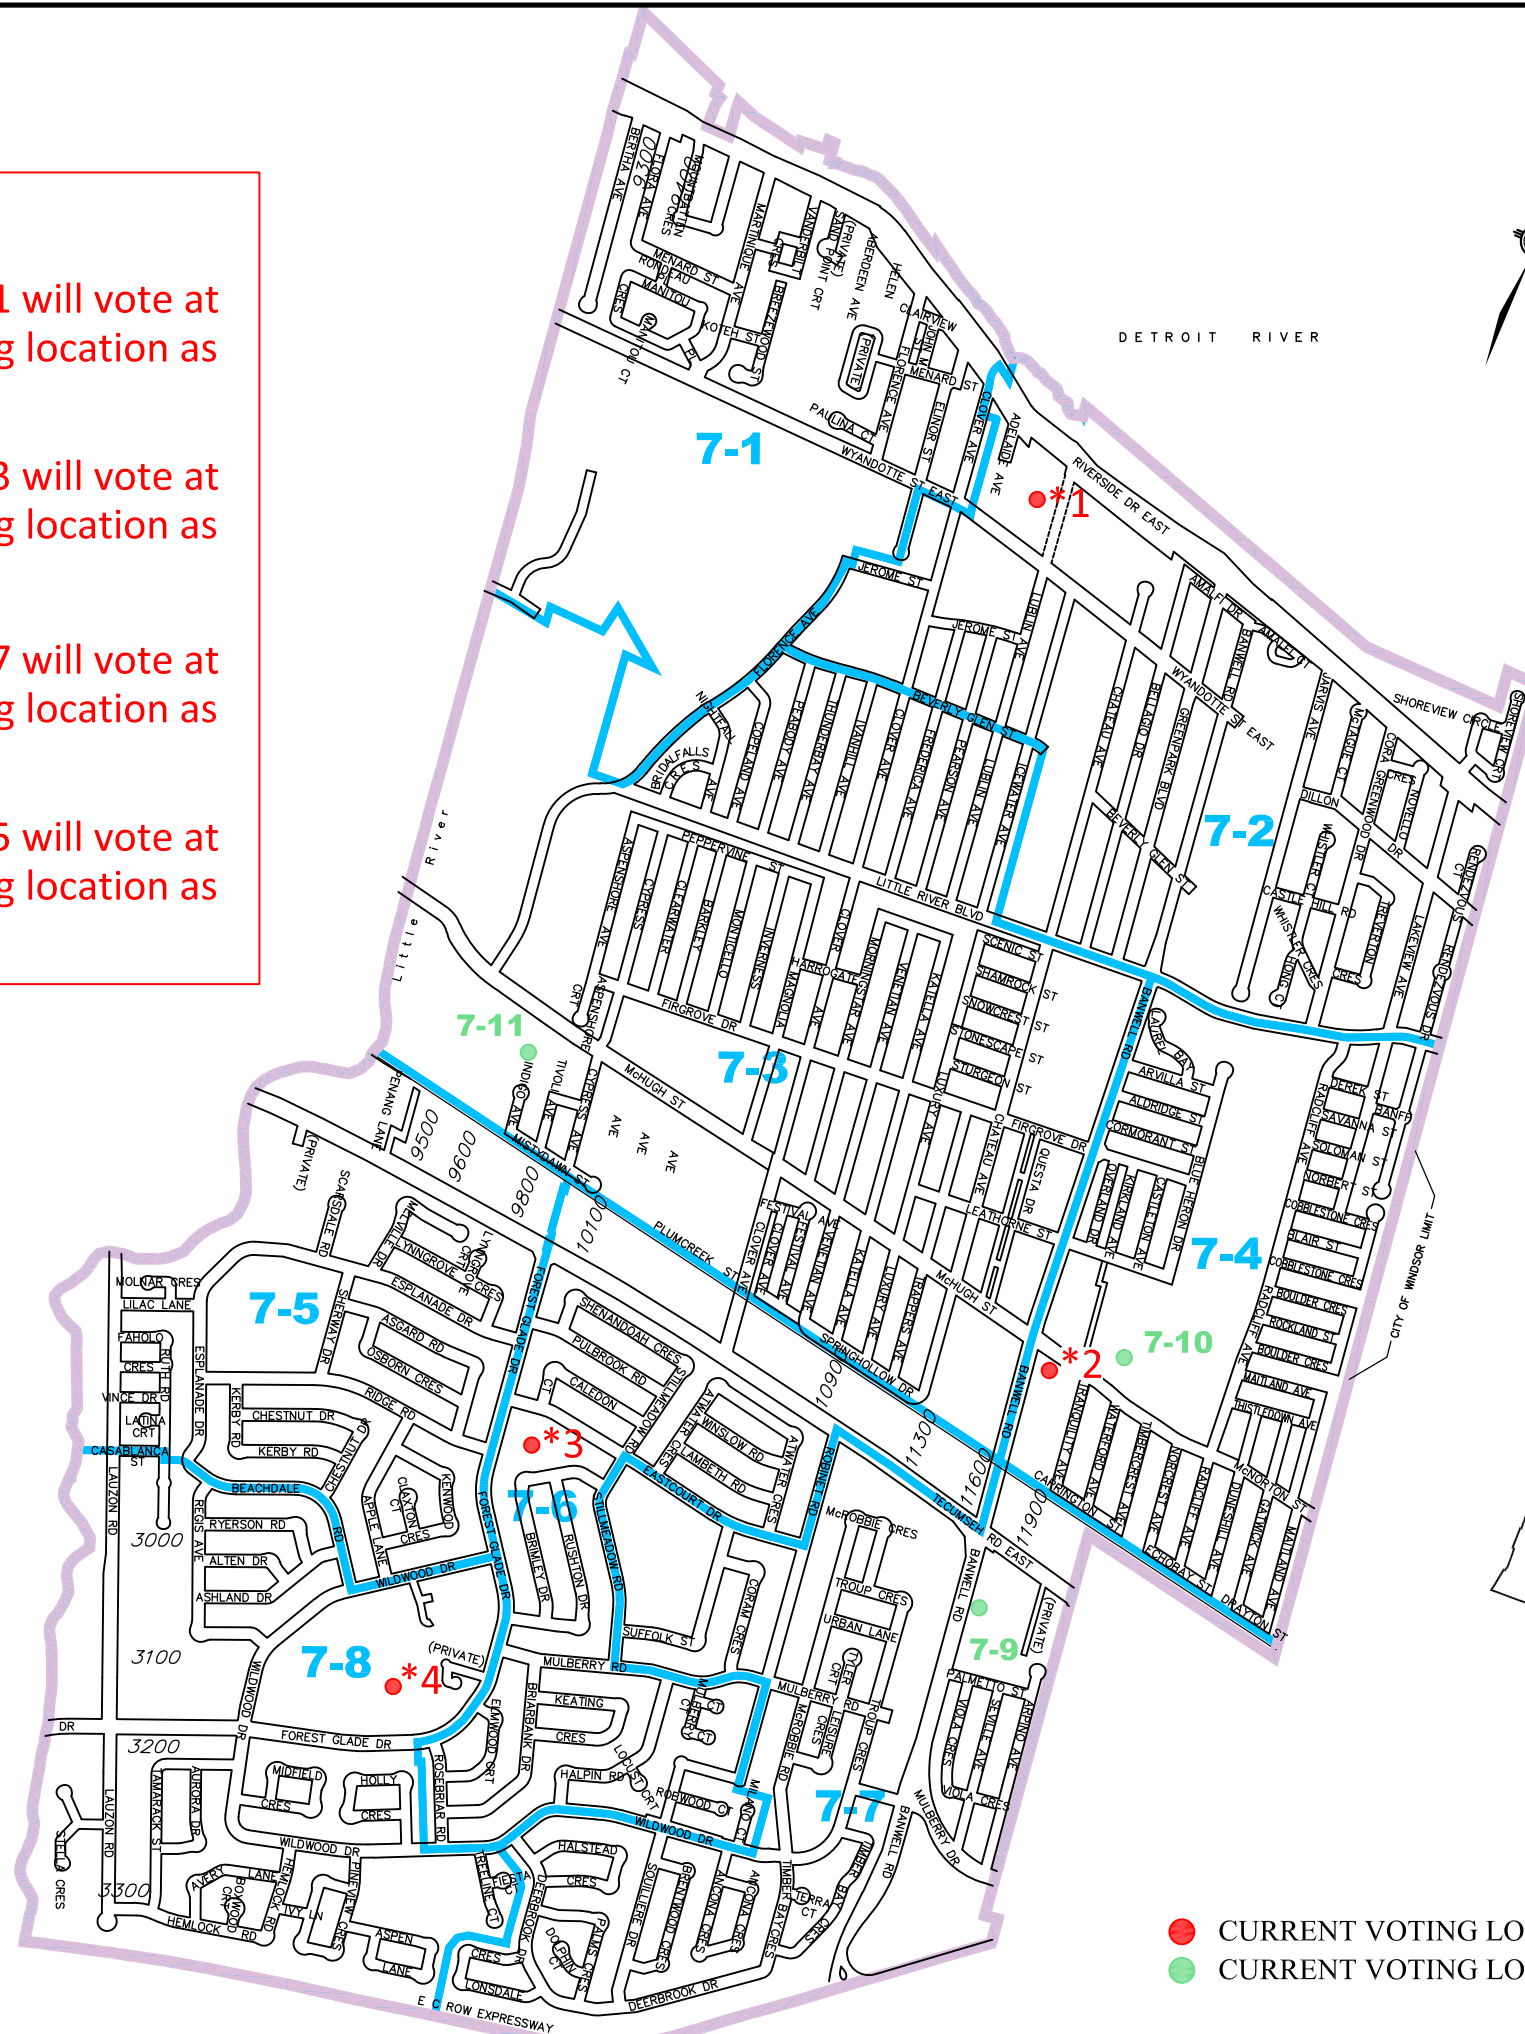

# WARD 7 MUNICIPAL ELECTORAL MAP

**NOTES:**

- \*1 - Residents of 7-1 will vote at the same polling location as residents of 7-2
- \*2 - Residents of 7-3 will vote at the same polling location as residents of 7-4
- \*3 - Residents of 7-7 will vote at the same polling location as residents of 7-6
- \*4 - Residents of 7-5 will vote at the same polling location as residents of 7-8

- CURRENT VOTING LOCATIONS
- CURRENT VOTING LOCATIONS - RESIDENTS ONLY

Prepared by Geomatics