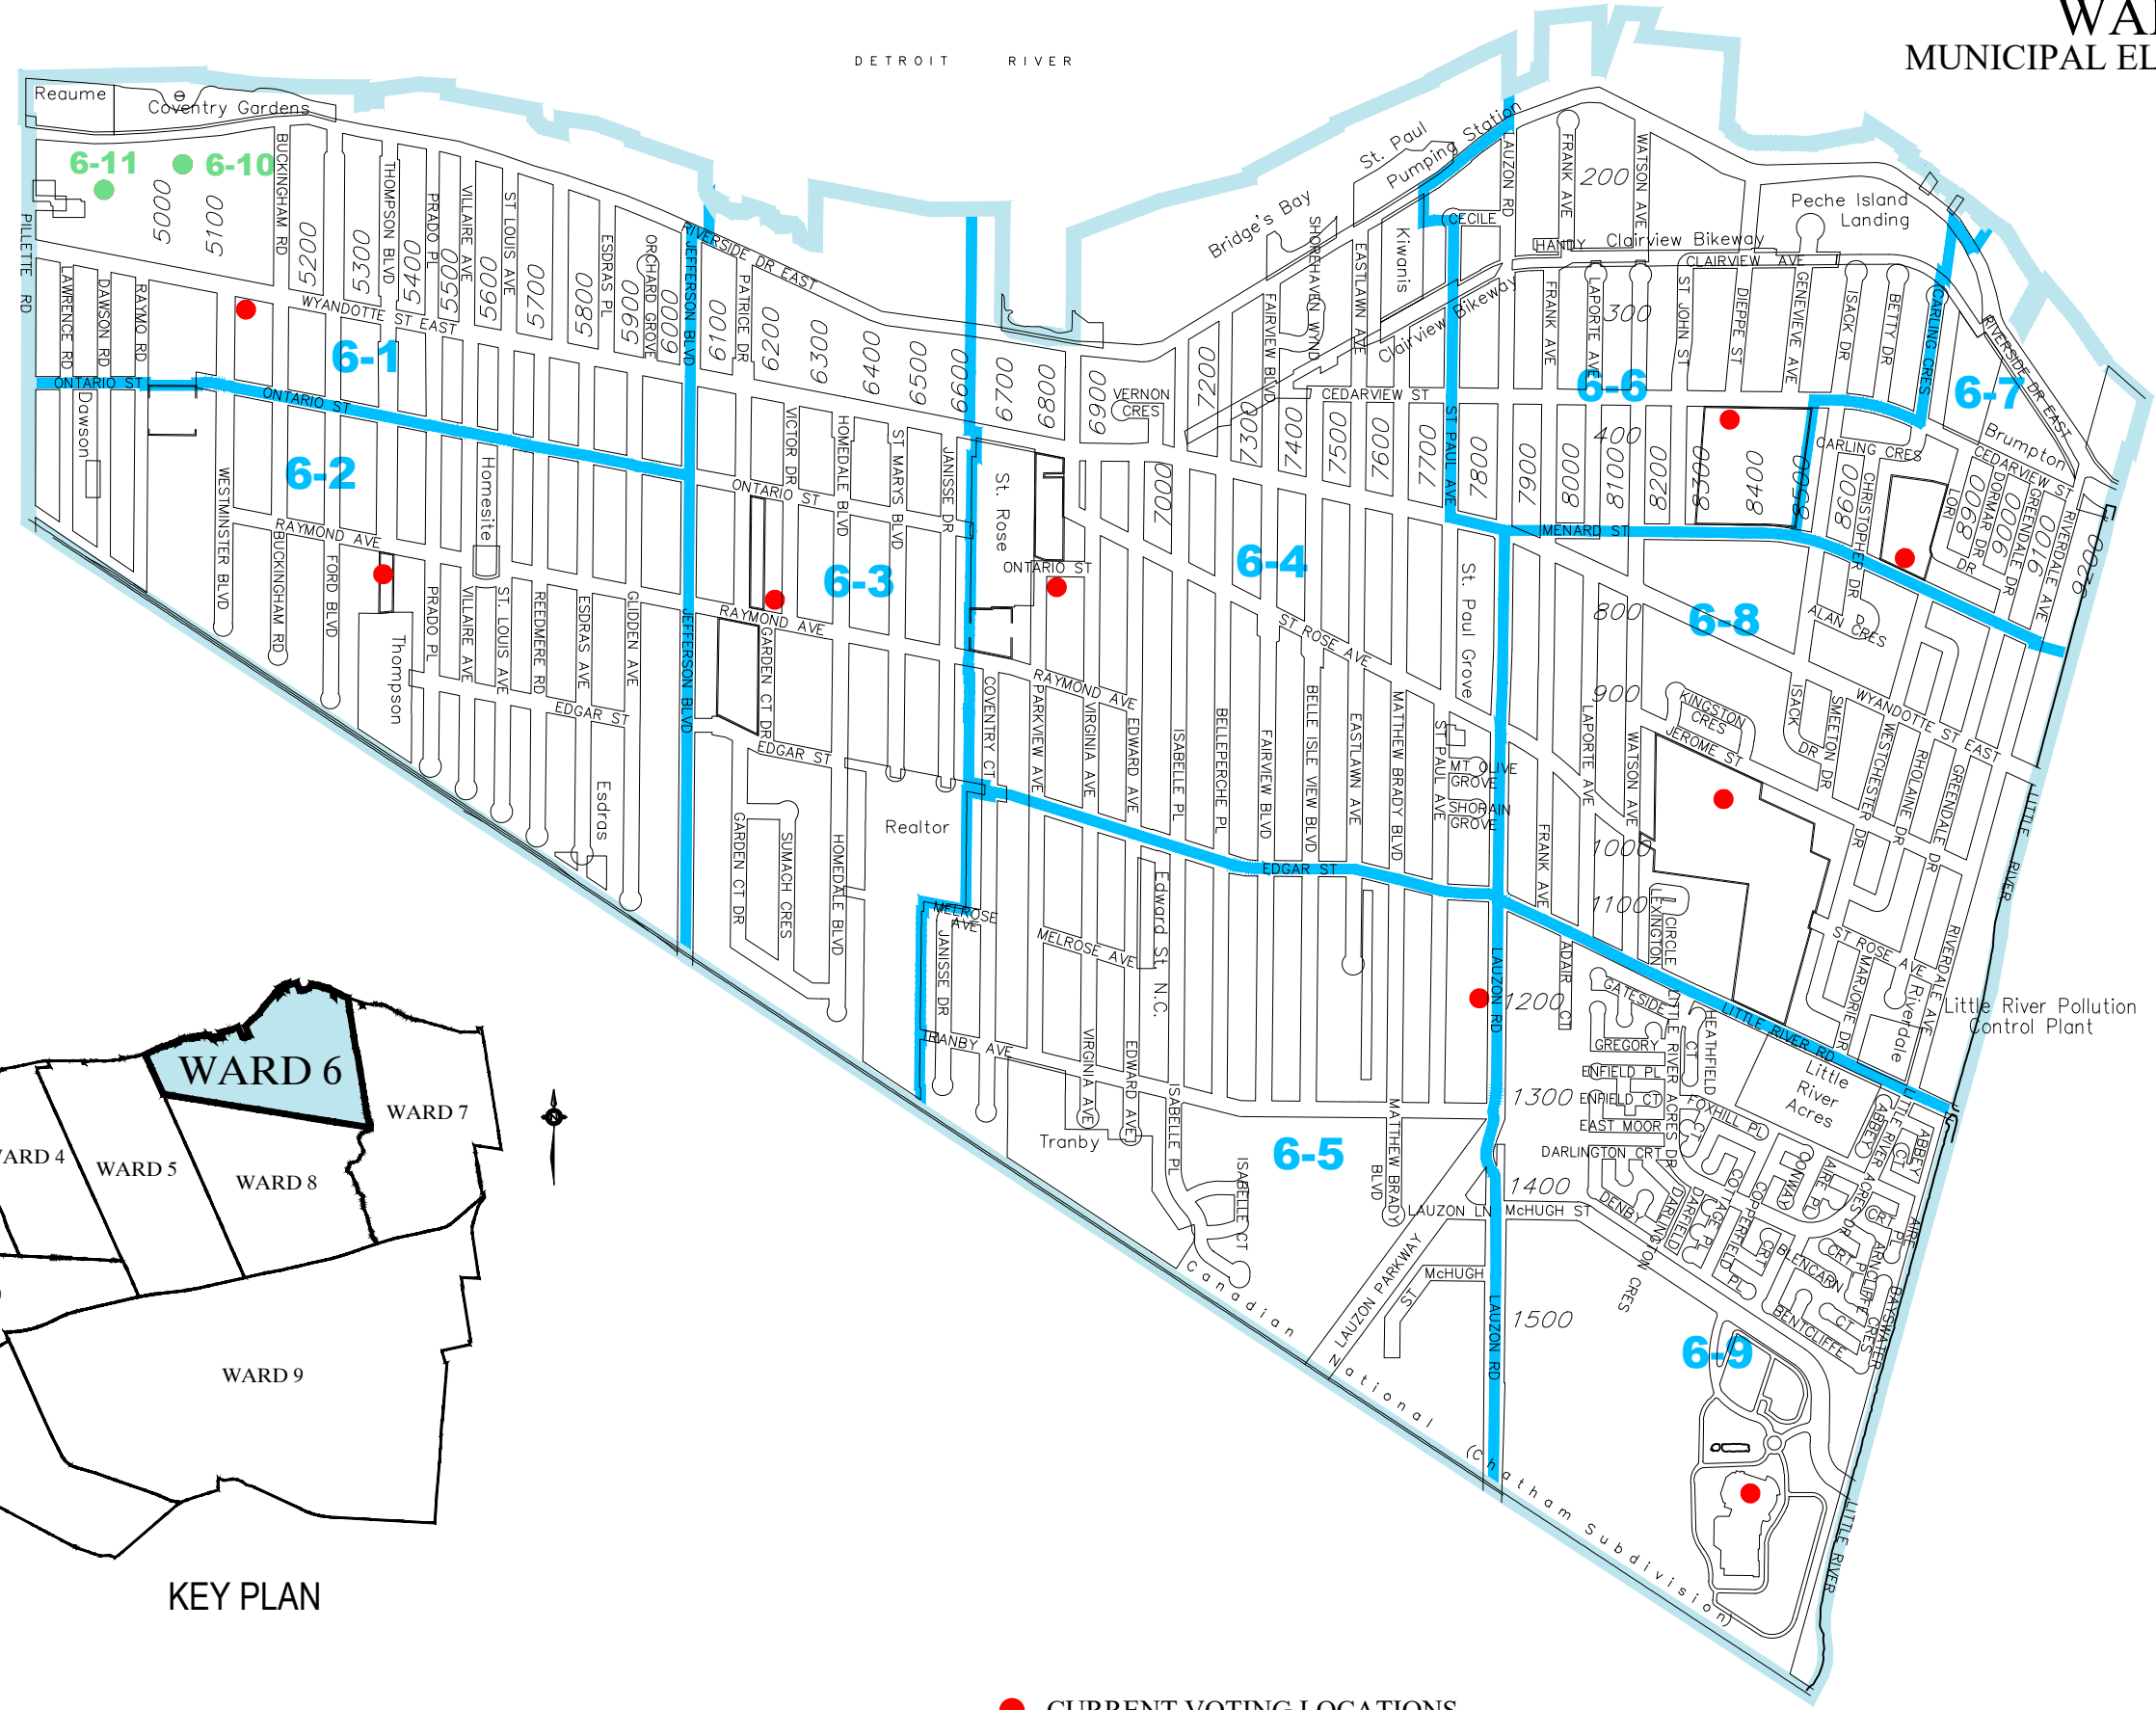

# WARD 6 MUNICIPAL ELECTORAL MAP

KEY PLAN

- CURRENT VOTING LOCATIONS
- CURRENT VOTING LOCATIONS - RESIDENTS ONLY

Prepared by Geomatics