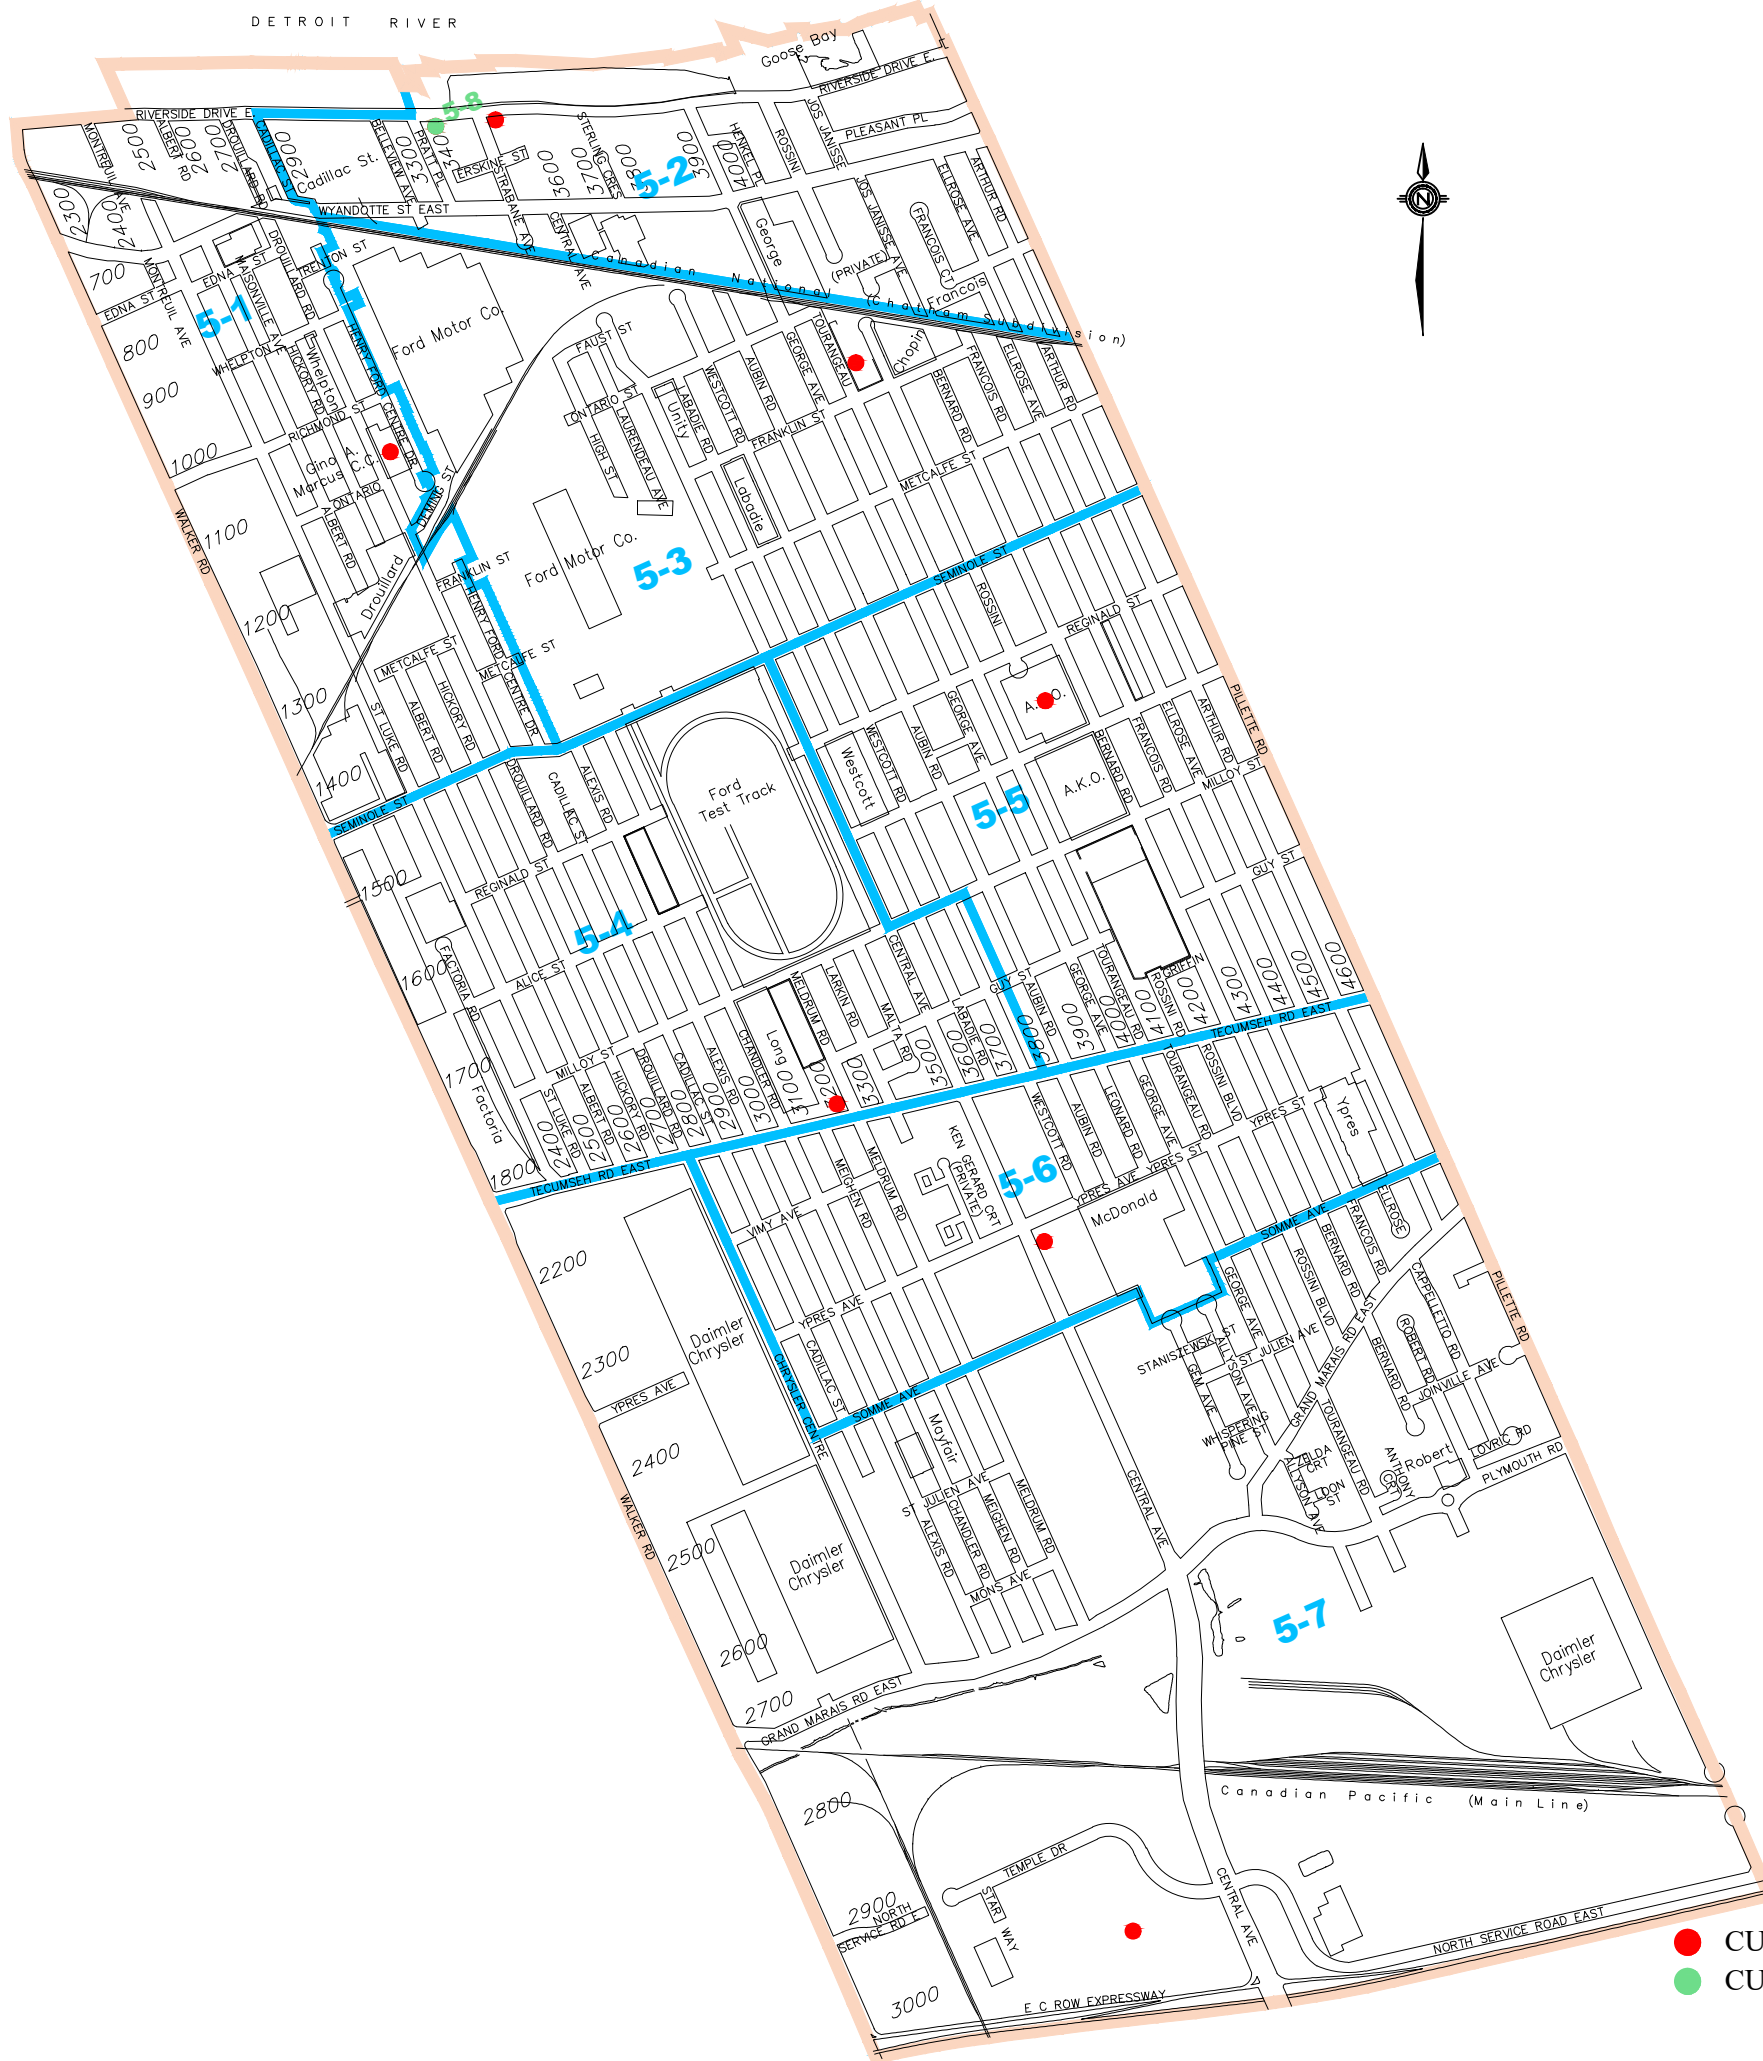

WARD 5 MUNICIPAL ELECTORAL MAP

KEY PLAN

- CURRENT VOTING LOCATIONS
- CURRENT VOTING LOCATIONS - RESIDENTS ONLY

Prepared by Geomatics

SCALE: N.T.S.	DATE: JUNE /14	DWG. NO. 3M-227
---------------	----------------	---------------------------