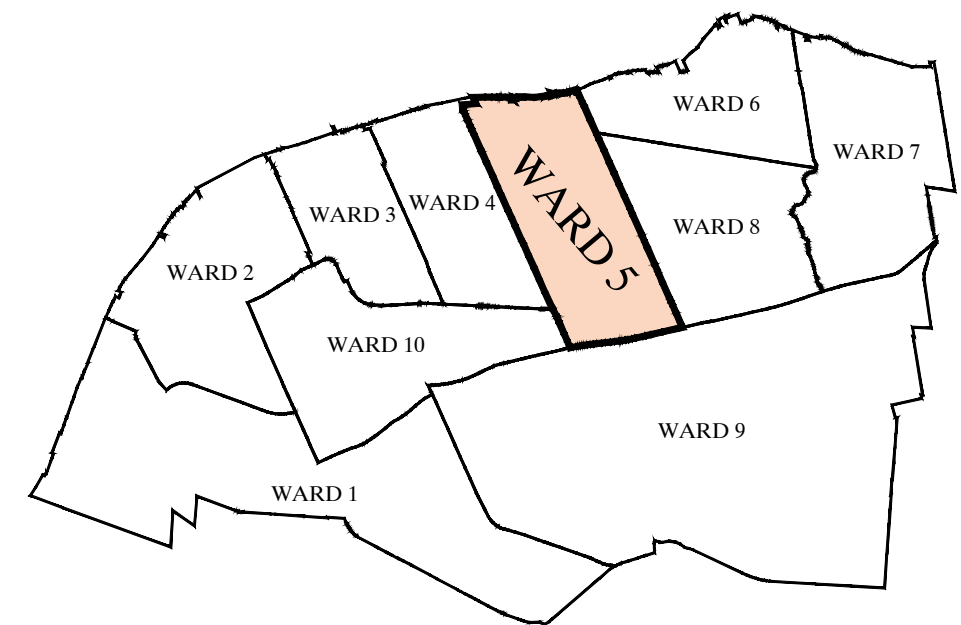

WARD 5 MUNICIPAL ELECTORAL MAP

KEY PLAN

- CURRENT VOTING LOCATIONS
- CURRENT VOTING LOCATIONS - RESIDENTS ONLY

Prepared by Geomatics

SCALE: N.T.S.	DATE: JUNE /14	DWG. NO. 3M-227
---------------	----------------	---------------------------