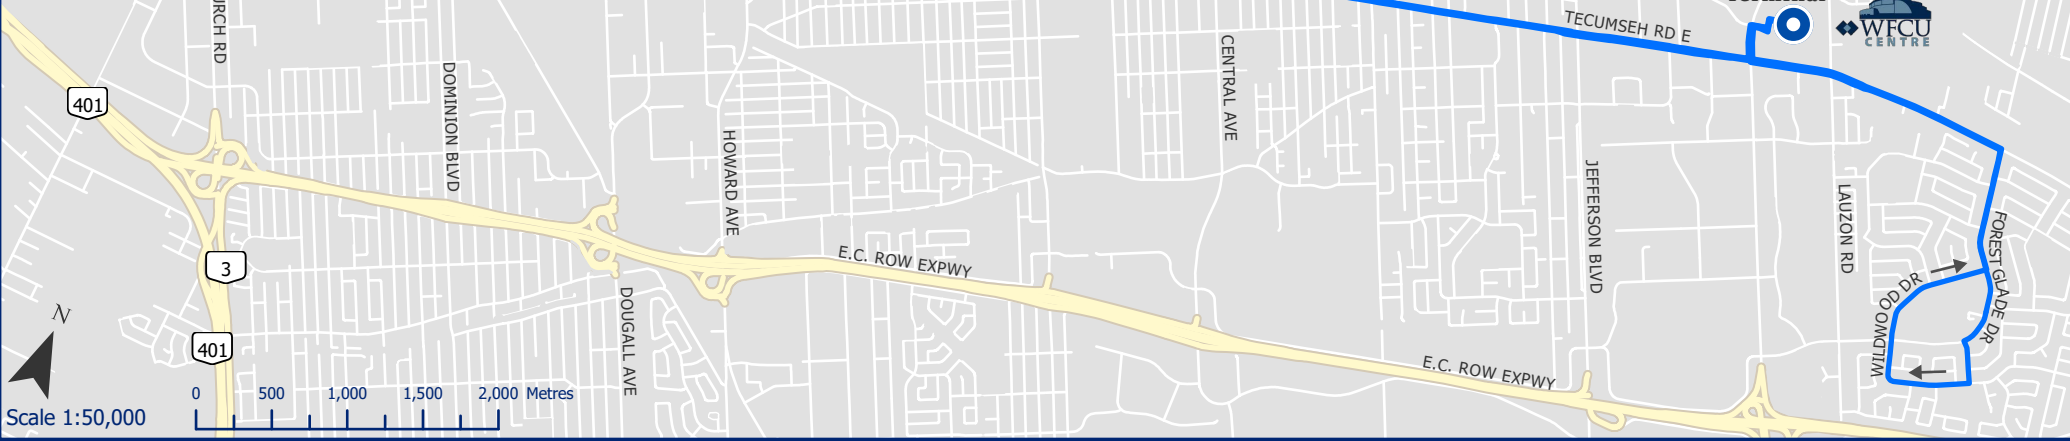

# Transway 1C Route Map

Effective Date:  
September 4, 2022

Michigan, U.S.A.

Detroit River

Belle Isle, Michigan

Windsor International  
Transit Terminal

University  
of Windsor

Hotel Dieu  
Grace  
Healthcare  
Terminal

Tecumseh Mall  
Terminal

**Legend**

- Transway 1C Route
- Transit Terminal

**Transway 1C - Monday to Sunday**

**Eastbound** - Hotel Dieu Grace Healthcare Terminal to Tecumseh Mall Terminal with service to Windsor International Transit Terminal

**Westbound** - Tecumseh Mall Terminal to Hotel Dieu Grace Healthcare Terminal with service to Windsor International Transit Terminal