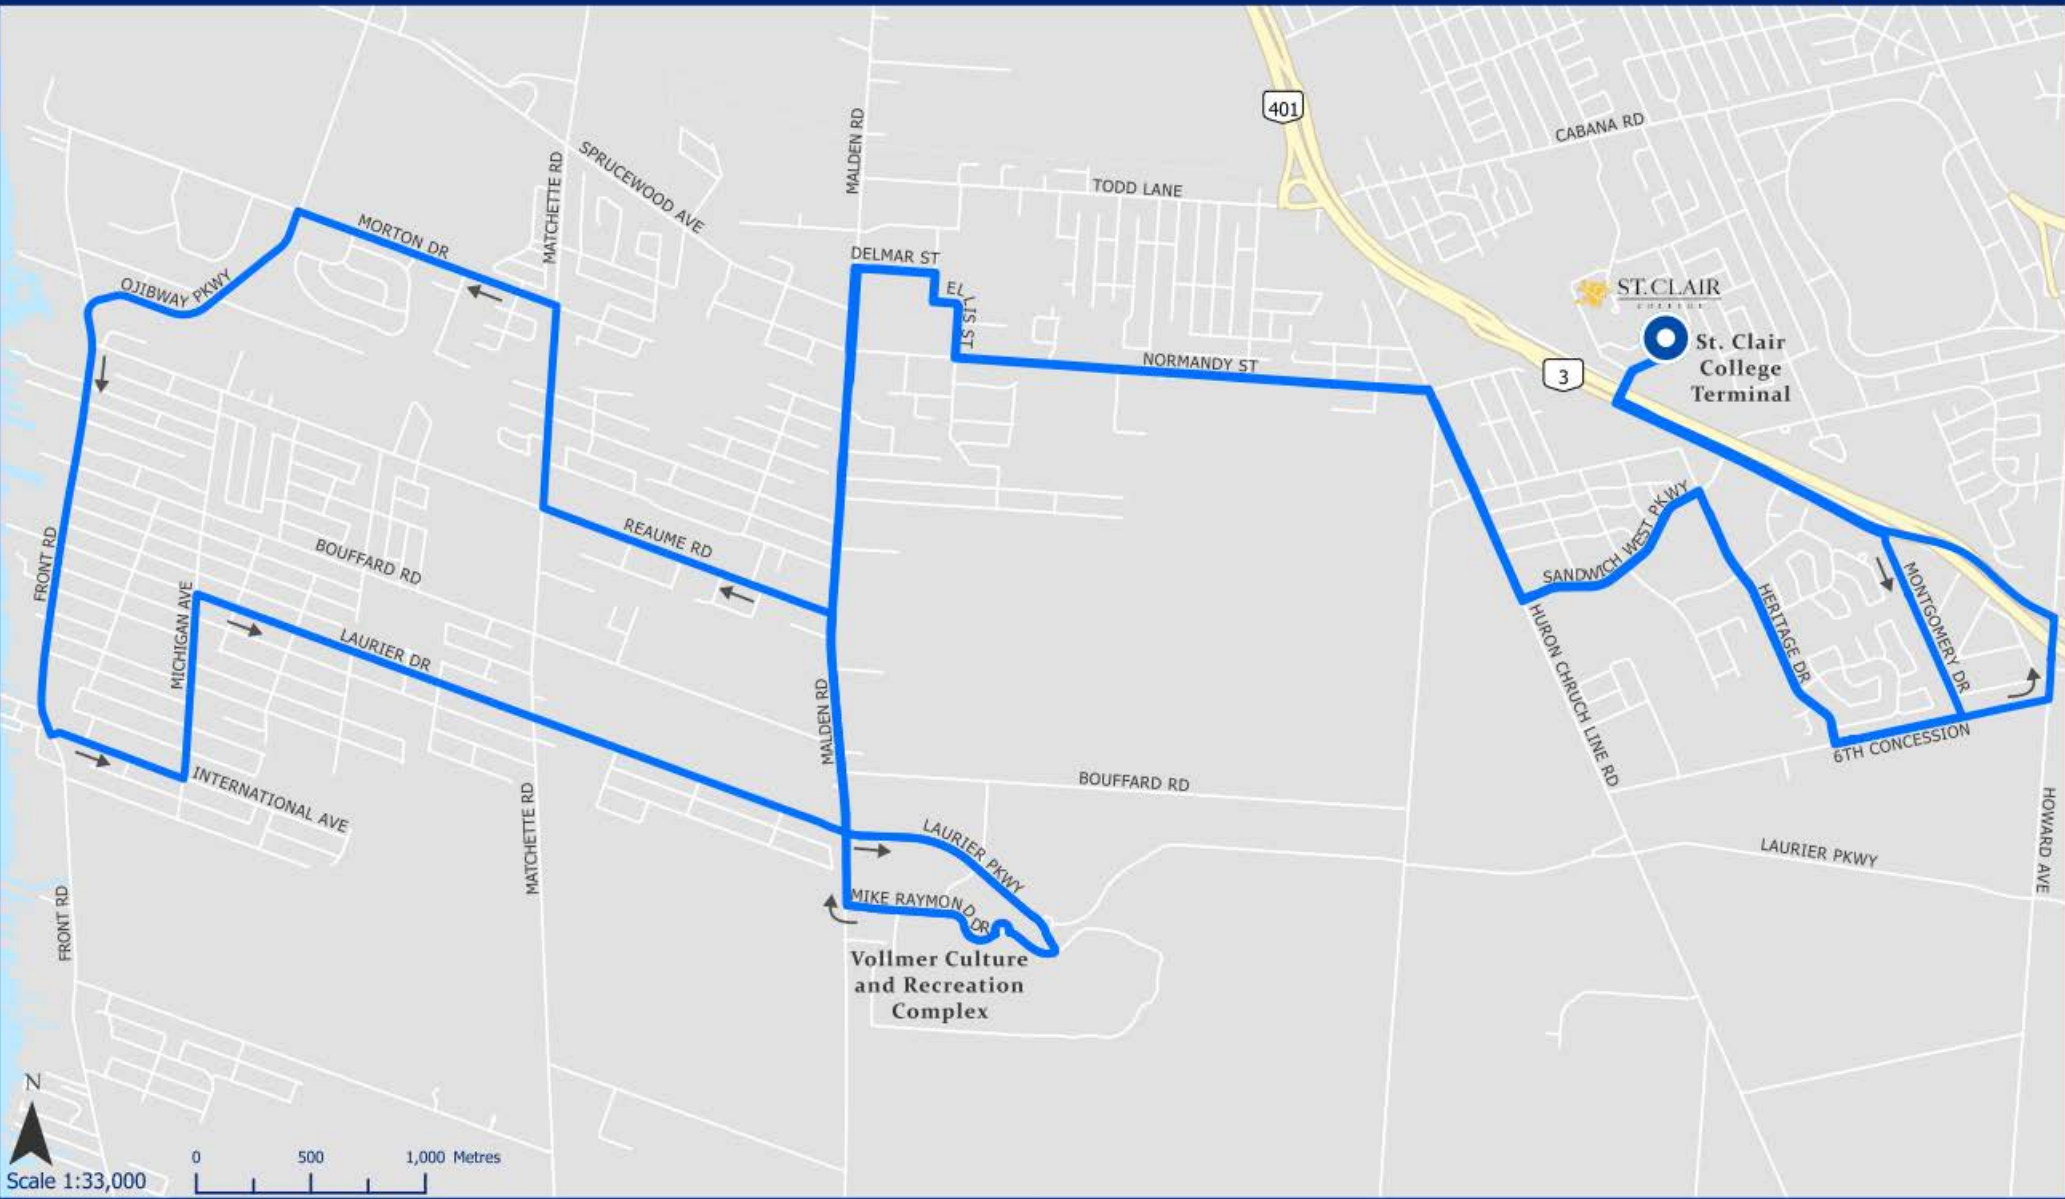

LaSALLE 25						
Front Road to St Clair College						
WEEKDAYS						
EASTBOUND						
Morton at Front	Michigan at Laurier	Vollmer Centre	Malden at Delmar	Sandwich West Parkway at Heritage	St. Clair College	
7:00	7:09	7:17	7:27	7:36	7:45	
7:45	7:54	8:02	8:12	8:21	8:30	
8:30	8:39	8:47	8:57	9:06	9:15	
9:15	9:24	9:32	9:42	9:51	10:00	
10:00	10:09	10:17	10:27	10:36	10:45	
11:30	11:39	11:47	11:57	12:06	12:15	
1:00	1:09	1:17	1:27	1:36	1:45	
1:45	1:54	2:02	2:12	2:21	2:30	
2:30	2:39	2:47	2:57	3:06	3:15	
3:15	3:24	3:32	3:42	3:51	4:00	
4:00	4:09	4:17	4:27	4:36	4:45	
4:45	4:54	5:02	5:12	5:21	5:30	
5:30	5:39	5:47	5:57	6:06	6:15	
6:15	6:24	6:32	6:42	6:51	7:00	
SATURDAY						
7:00	7:09	7:17	7:27	7:36	7:45	
8:30	8:39	8:47	8:57	9:06	9:15	
10:00	10:09	10:17	10:27	10:36	10:45	
11:30	11:39	11:47	11:57	12:06	12:15	
1:00	1:09	1:17	1:27	1:36	1:45	
2:30	2:39	2:47	2:57	3:06	3:15	
4:00	4:09	4:17	4:27	4:36	4:45	
5:30	5:39	5:47	5:57	6:06	6:15	

No Sunday & Holiday service

LaSalle 25 Route Map

Effective Date:
September 4, 2022

Legend

- LaSalle 25 Route
- Transit Terminal

LaSalle 25 - Monday to Saturday

Eastbound - Front Road to St. Clair College Terminal with service to the Vollmer Culture and Recreation Complex

Westbound - St. Clair College Terminal to Front Road with service to the Vollmer Culture and Recreation Complex