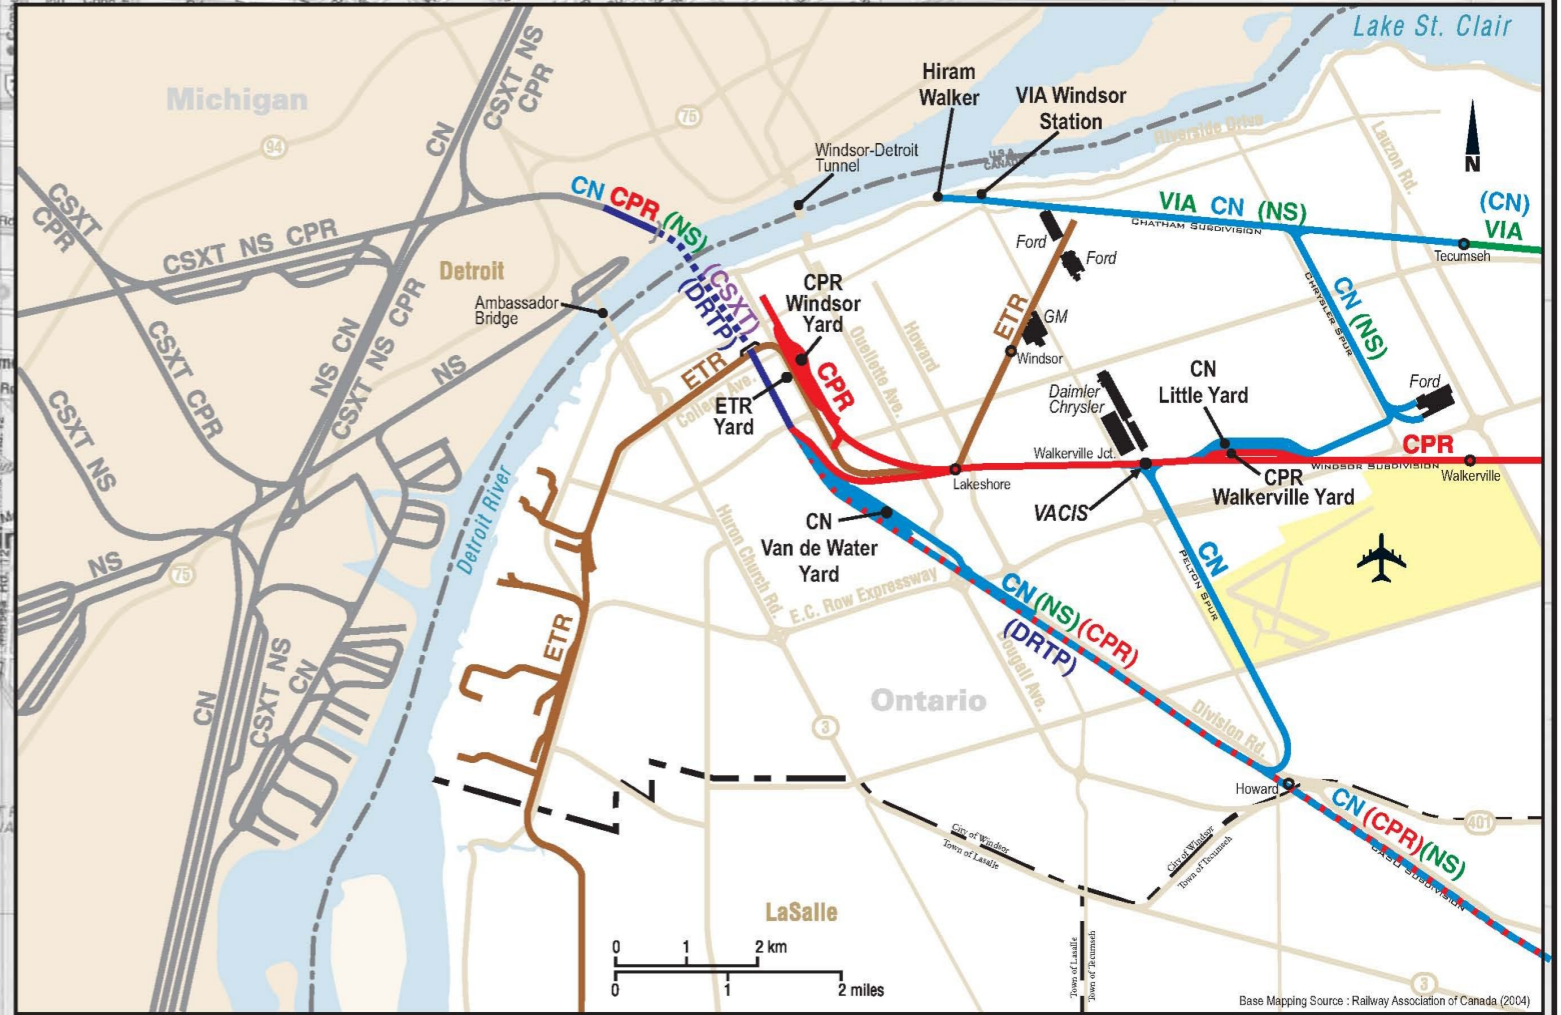

Railways	
CN	CN Rail
CPR	Canadian Pacific Railway
CSXT	CSX Transportation Inc.
DTRP	Detroit River Tunnel Partnership
ETR	Essex Terminal Railway Company
NS	Norfolk Southern Railway Company
VIA	VIA Rail Canada Inc.

Track colour indicates ownership
 (CSXT) indicates use of track
 (CSXT) indicates track running rights, but no current use

Base Mapping Source: MapArt Southwestern Ontario 2006 Map

Base Mapping Source: Railway Association of Canada (2004)