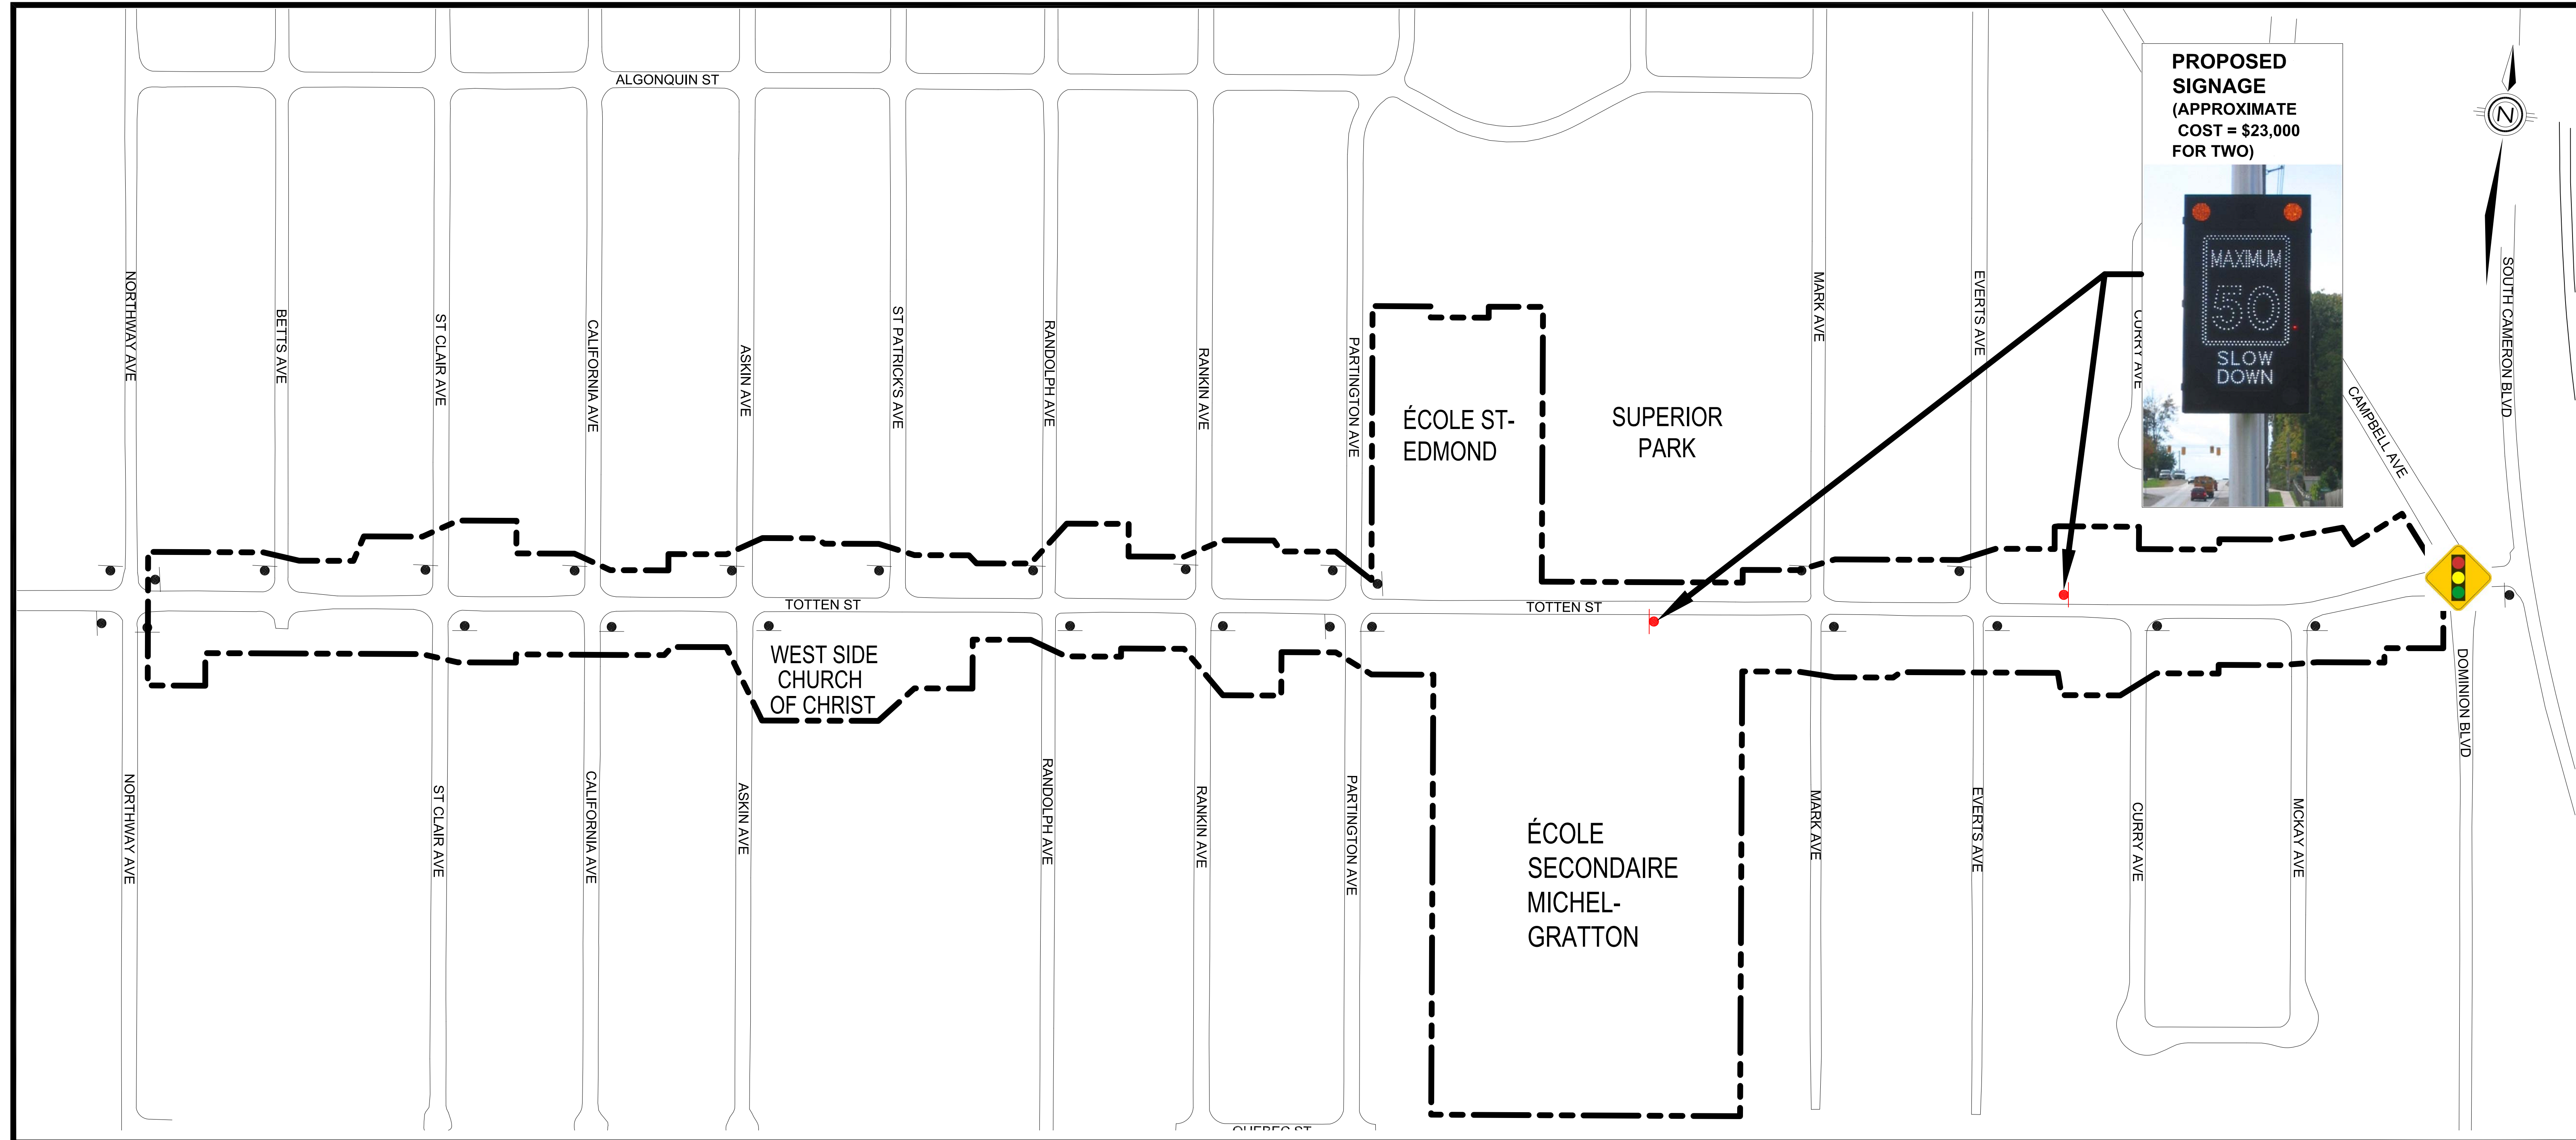

TOTTEN STREET

FROM NORTHWAY TO CAMPBELL / DOMINION

LEGEND

-  Traffic Calming Study Area
-  Stop Sign
-  Traffic Signal