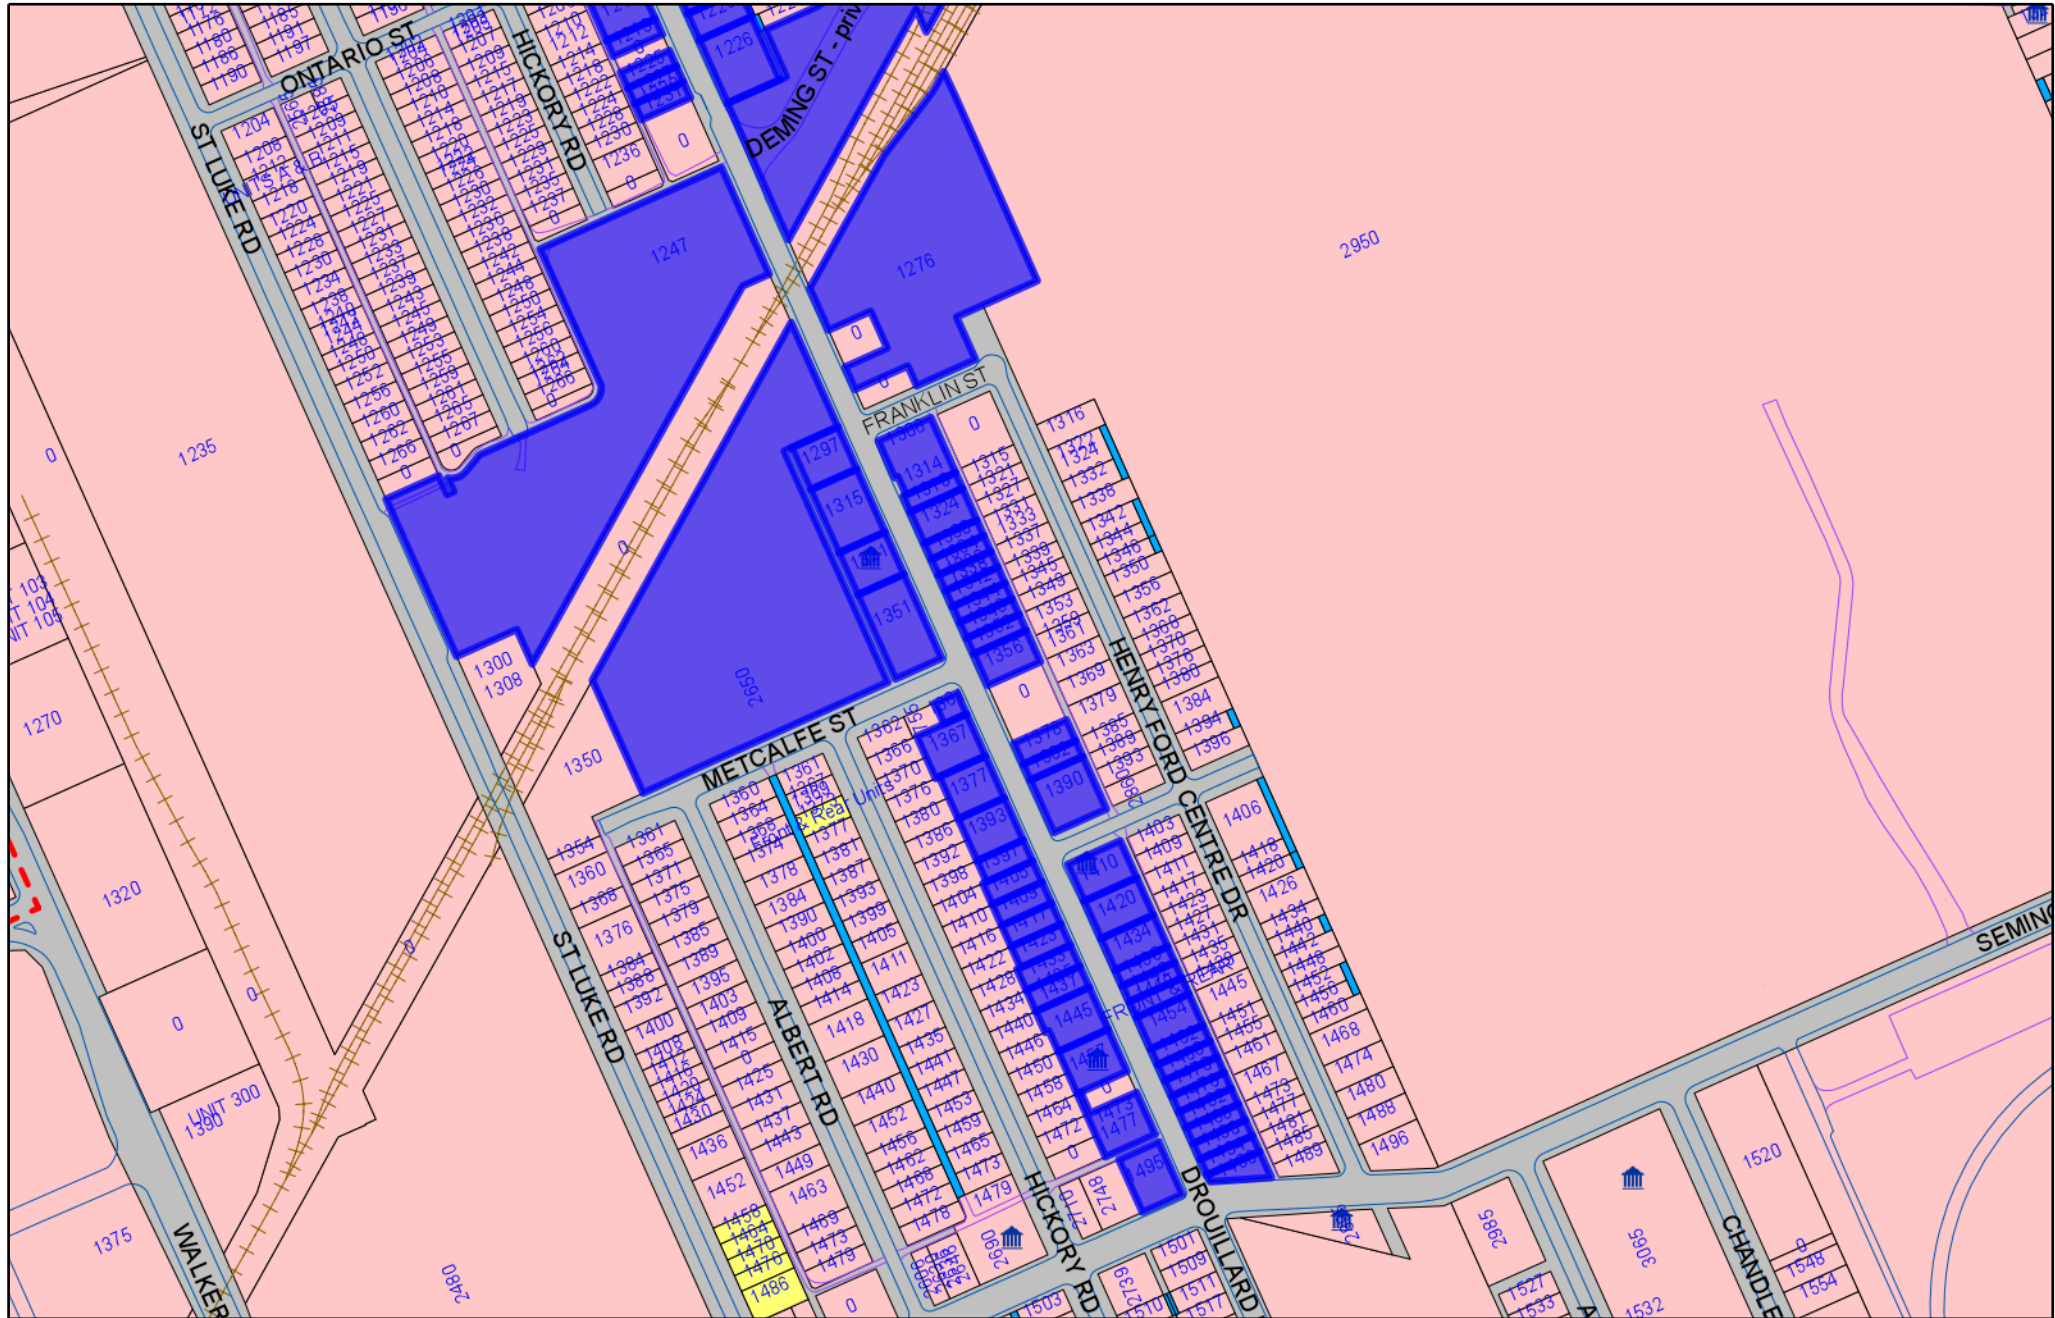

Polling Area

Drouillard Road (Edna St to Seminole St)

Jun 14, 2021

Scale 1: 4,000

Polling Area

Drouillard Road (Edna St to Seminole St)

Jun 14, 2021

Scale 1: 4,000