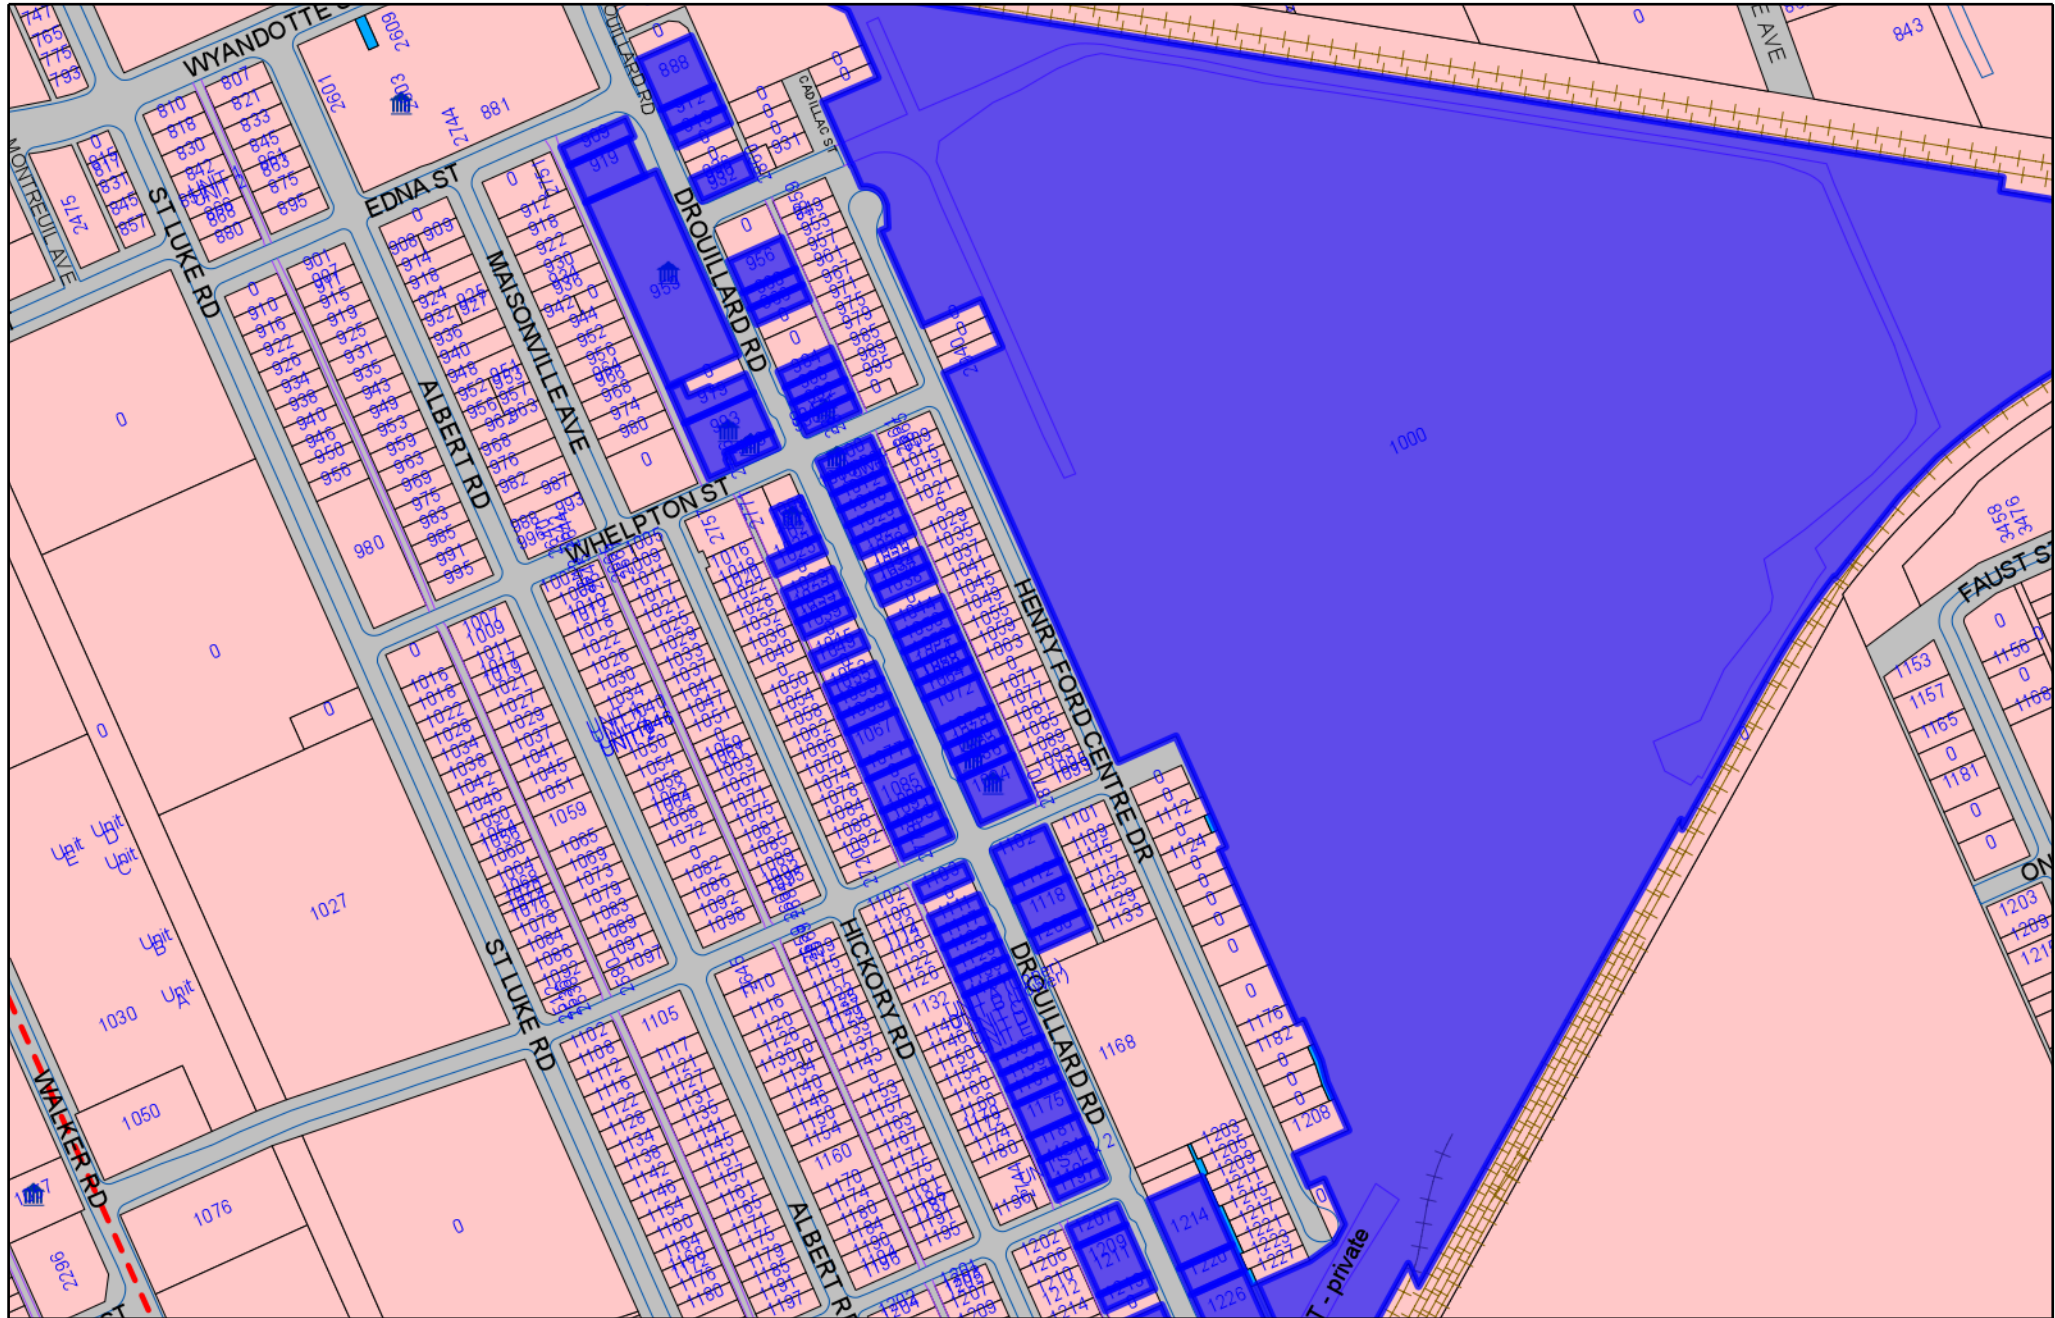

Polling Area

Drouillard Road (Edna St to Seminole St)

Jun 14, 2021

Scale 1: 4,000

Polling Area

Drouillard Road (Edna St to Seminole St)

Jun 14, 2021

Scale 1: 4,000