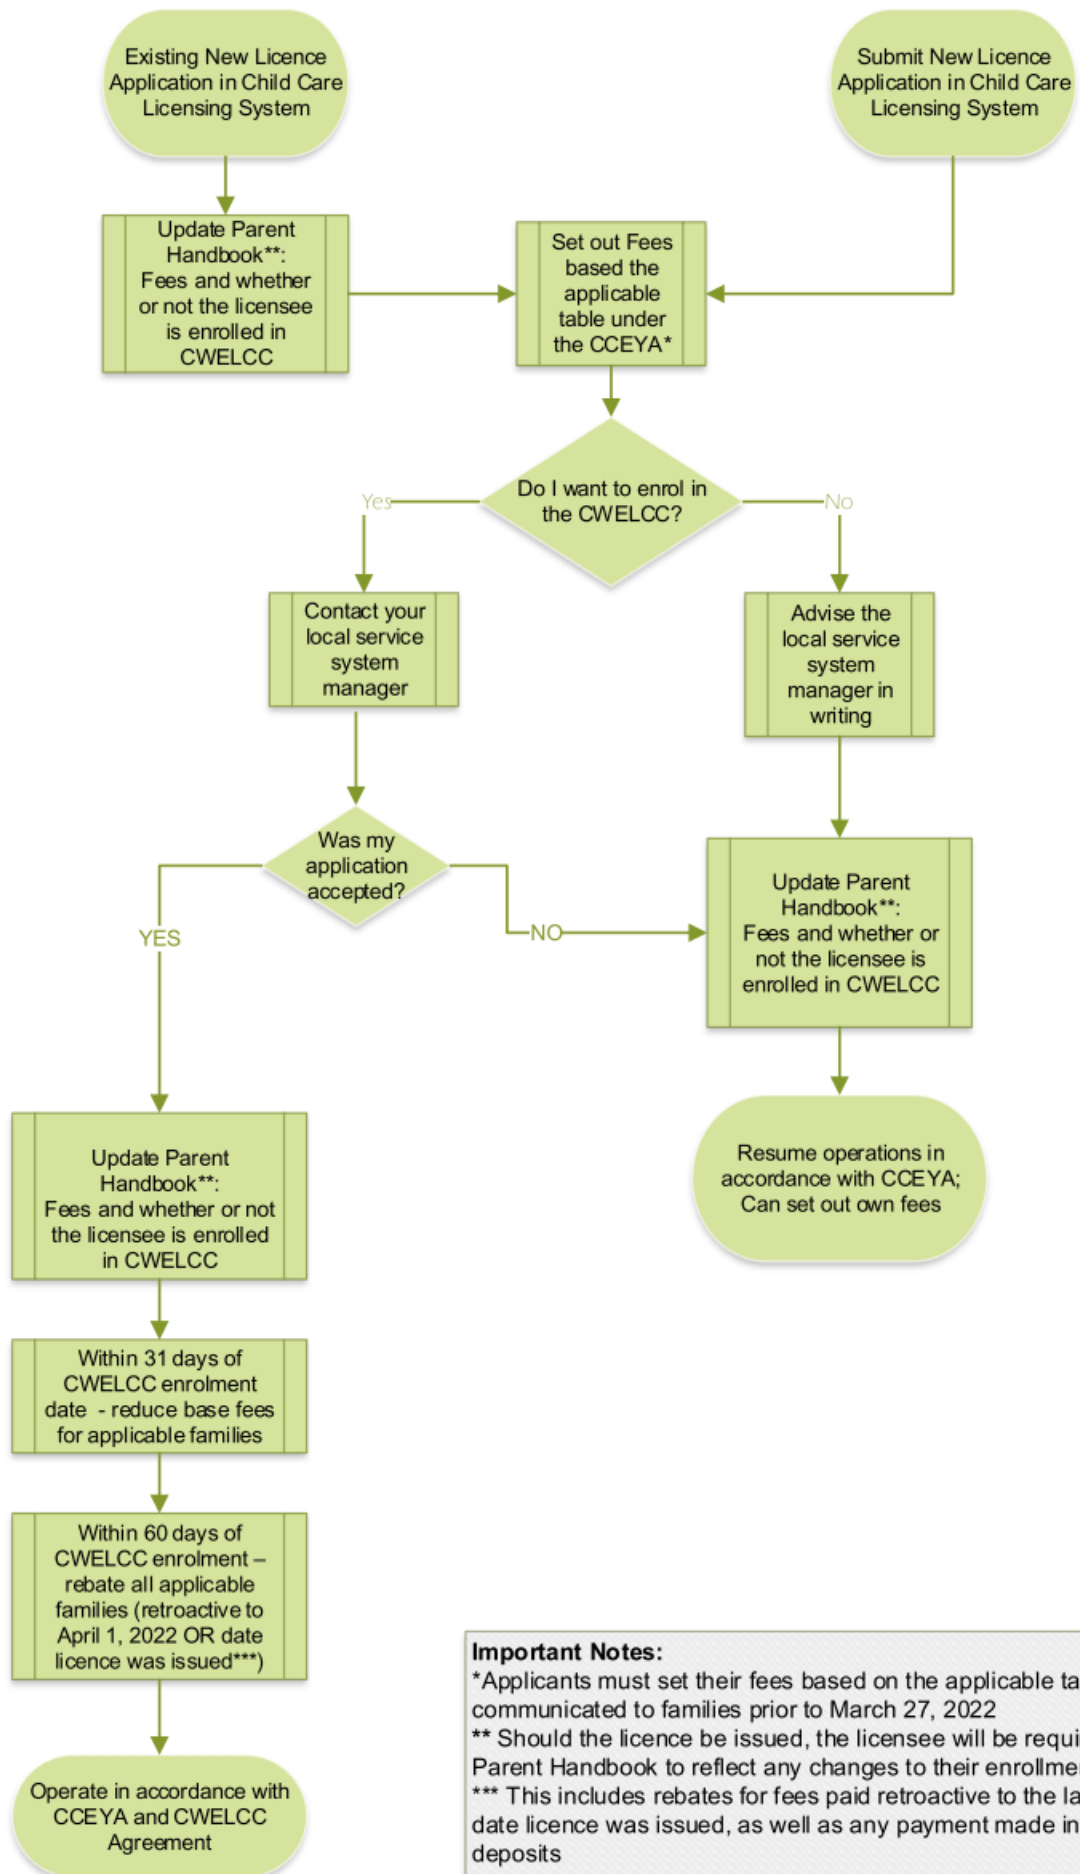

Licensee Pathway to the Canada-Wide Early Learning and Child Care System

New Licence Pathway to the Canada-Wide Early Learning and Child Care System Ontario

Important Notes:
 *Applicants must set their fees based on the applicable table, unless previously communicated to families prior to March 27, 2022
 ** Should the licence be issued, the licensee will be required to update their Parent Handbook to reflect any changes to their enrollment to the CWELCC
 *** This includes rebates for fees paid retroactive to the later of April 1, 2022 or date licence was issued, as well as any payment made in advance and any deposits