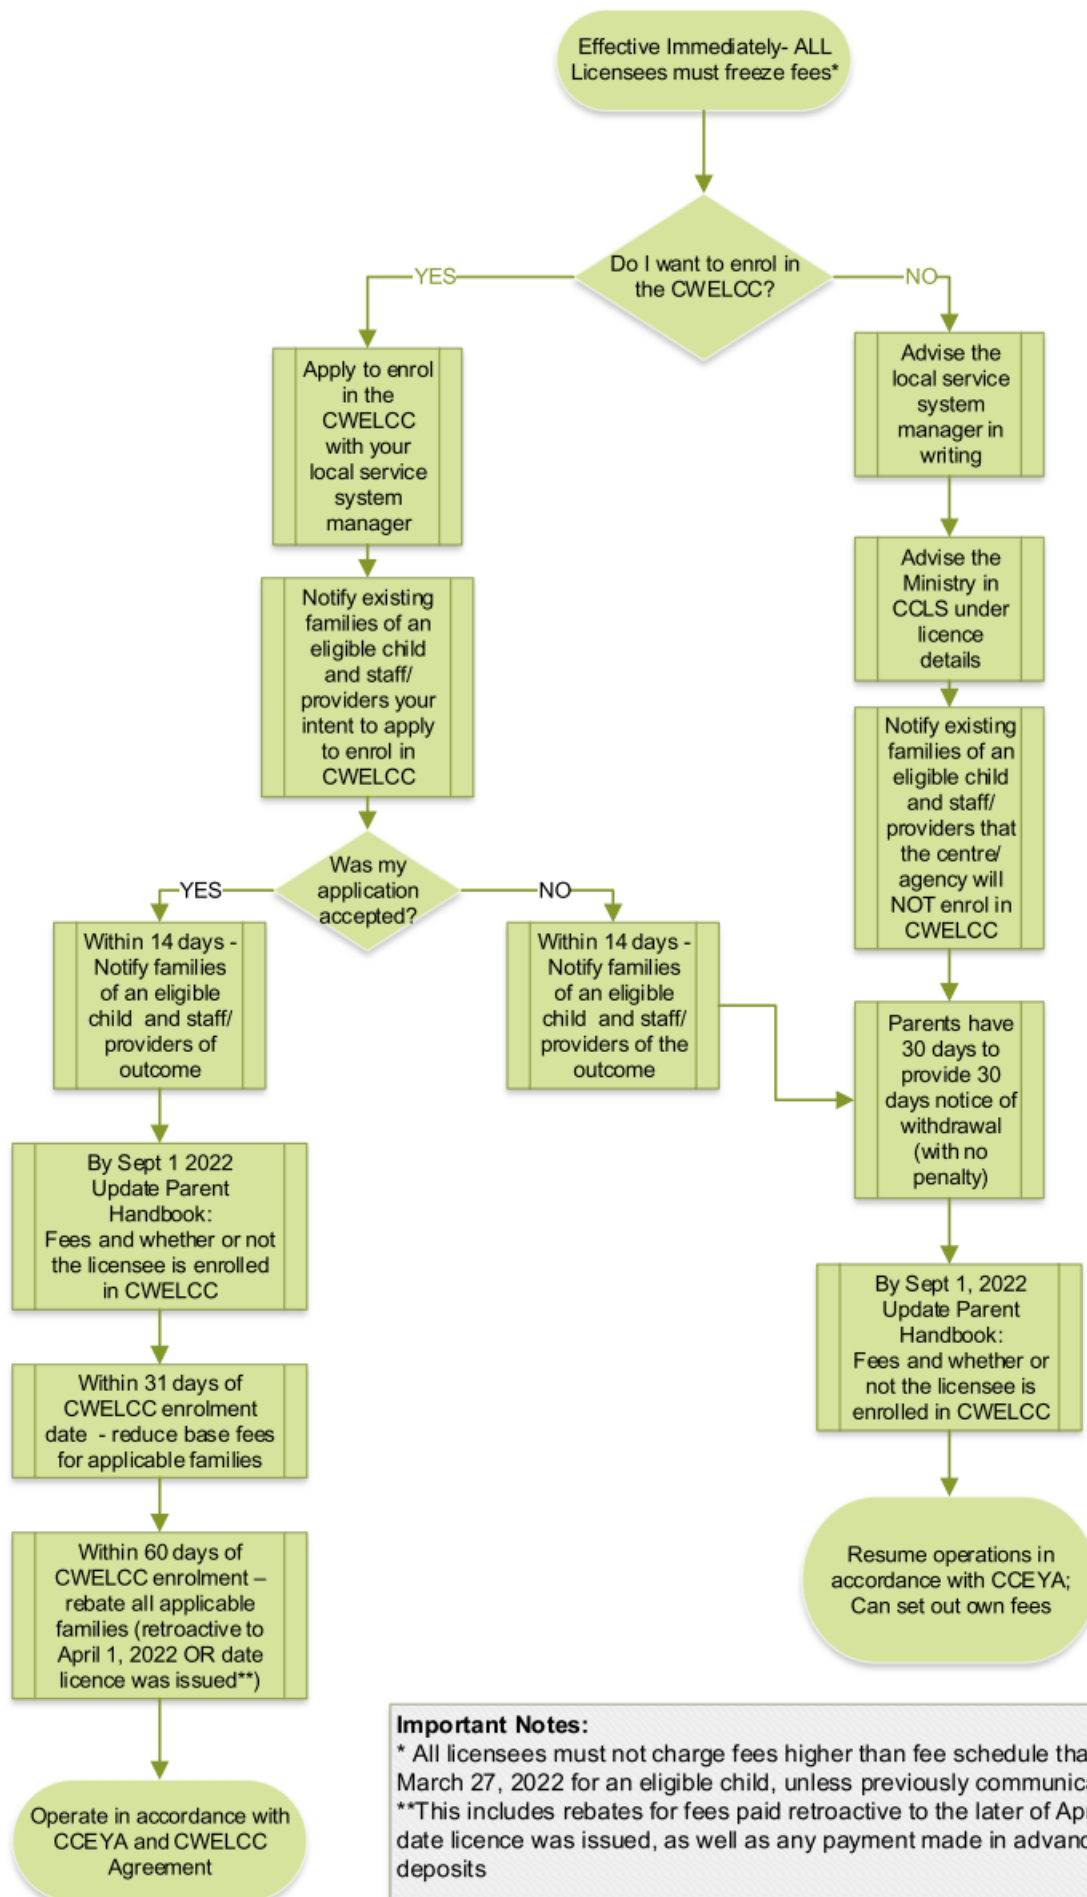

Licensee Pathway to the Canada-Wide Early Learning and Child Care System

New Licence Pathway to the Canada-Wide Early Learning and Child Care System Ontario

Important Notes:
 *Applicants must set their fees based on the applicable table, unless previously communicated to families prior to March 27, 2022
 ** Should the licence be issued, the licensee will be required to update their Parent Handbook to reflect any changes to their enrollment to the CWELCC
 *** This includes rebates for fees paid retroactive to the later of April 1, 2022 or date licence was issued, as well as any payment made in advance and any deposits