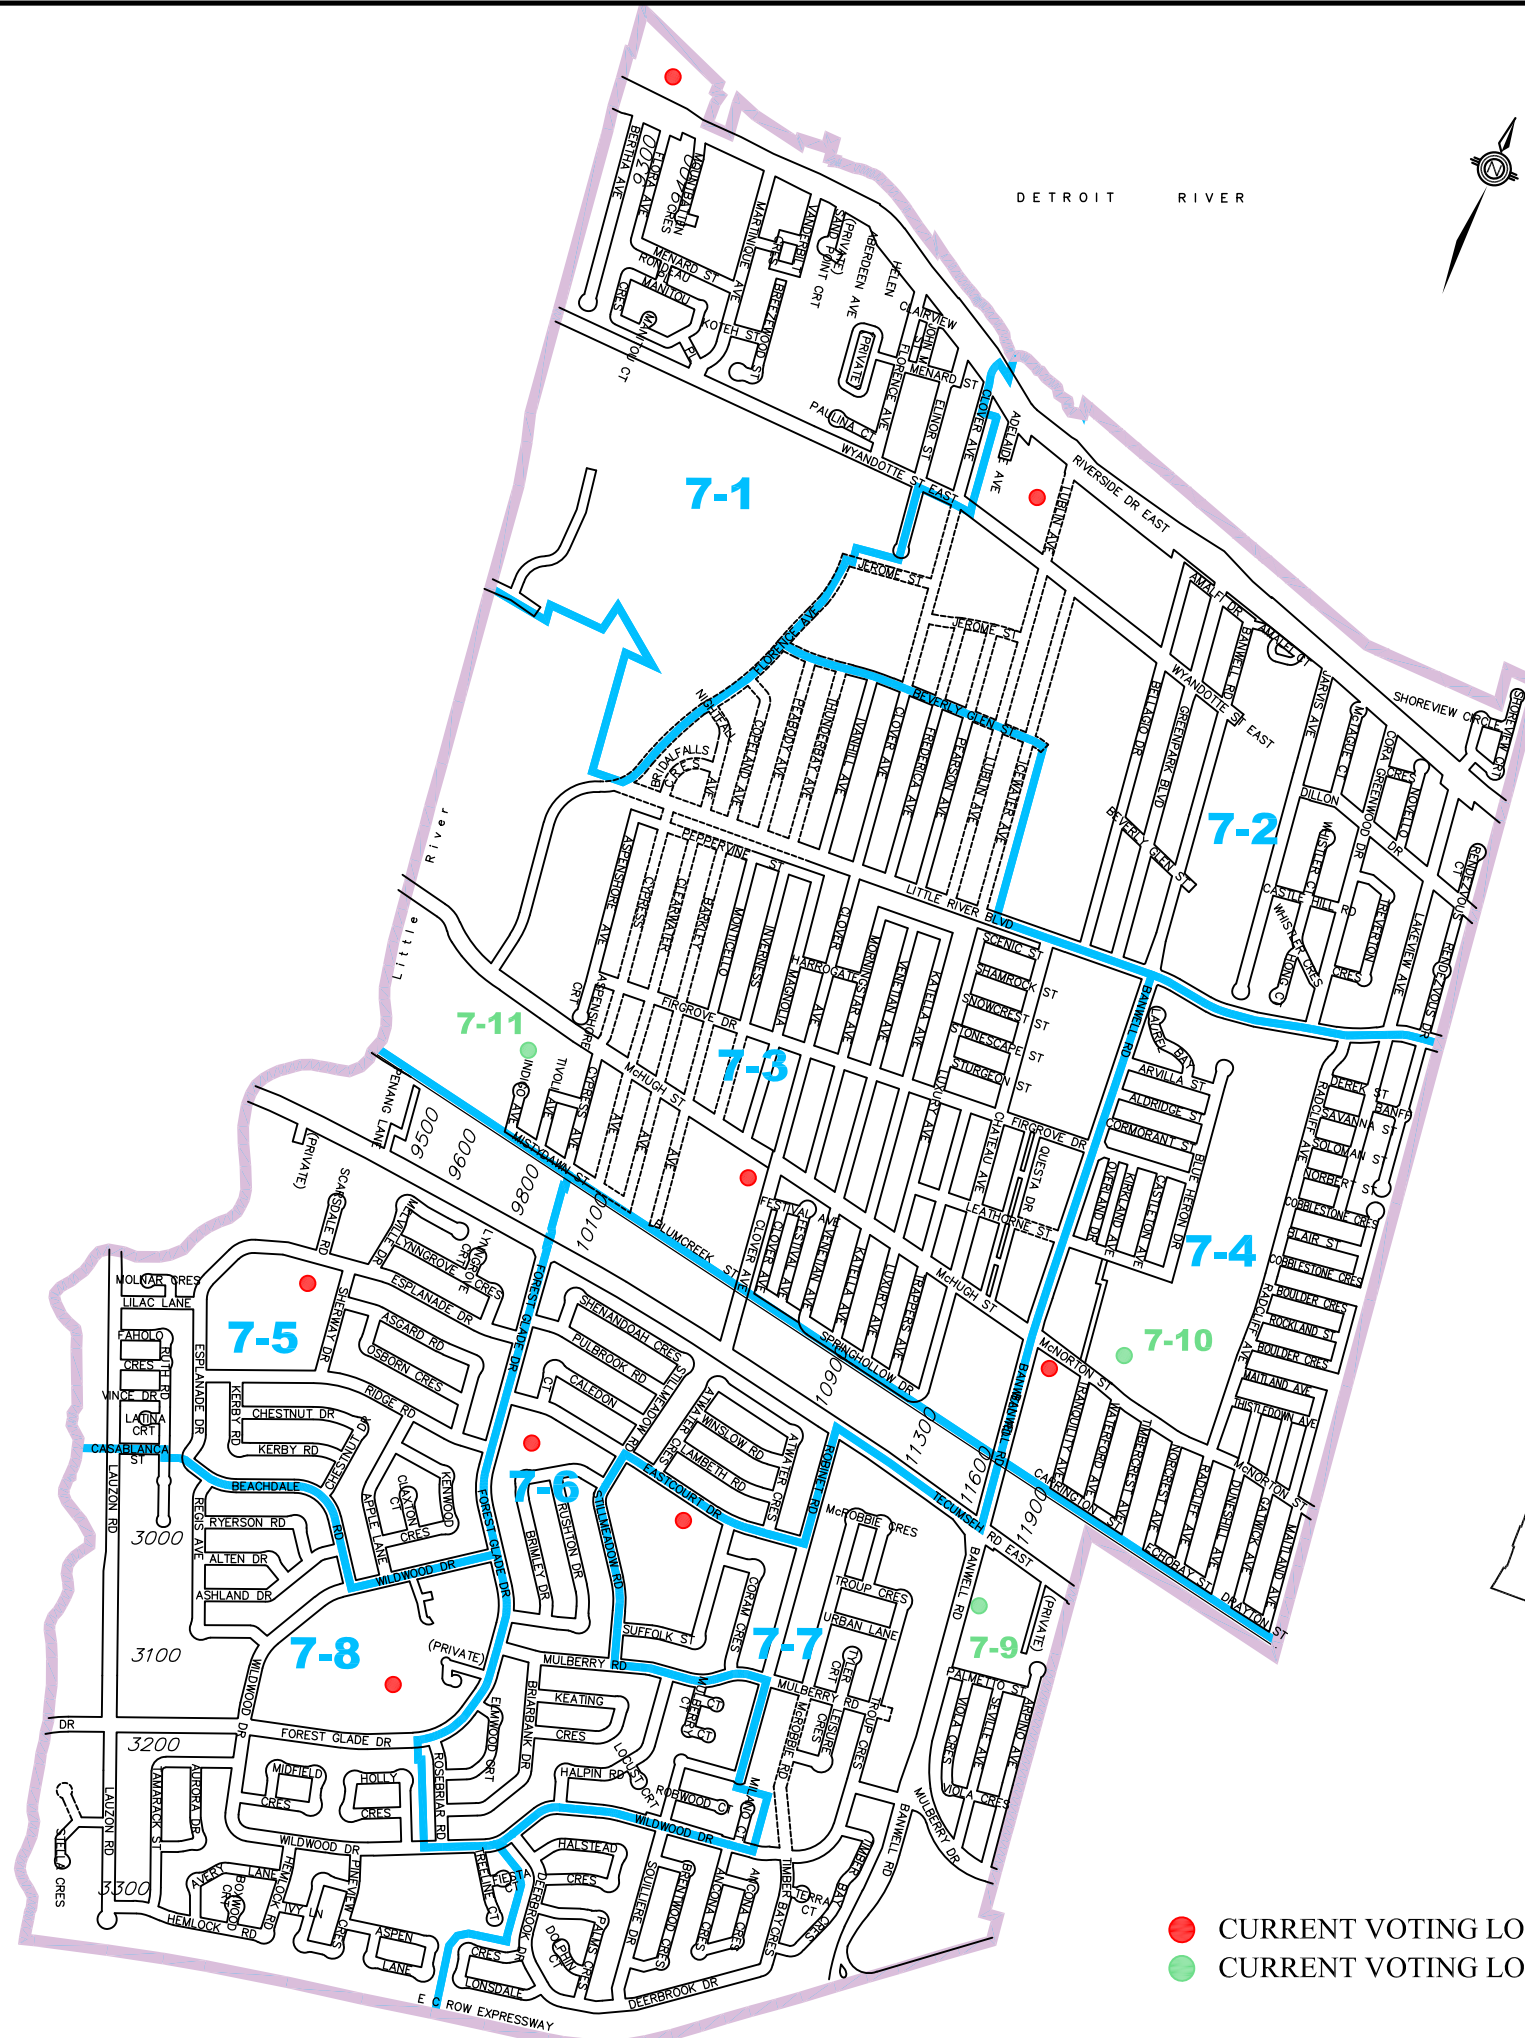

WARD 7 MUNICIPAL ELECTORAL MAP

KEY PLAN

- CURRENT VOTING LOCATIONS
- CURRENT VOTING LOCATIONS - RESIDENTS ONLY

Prepared by Geomatics

SCALE: N.T.S.	DATE: APRIL/2018	DWG. NO. 3M-229
---------------	------------------	---------------------------