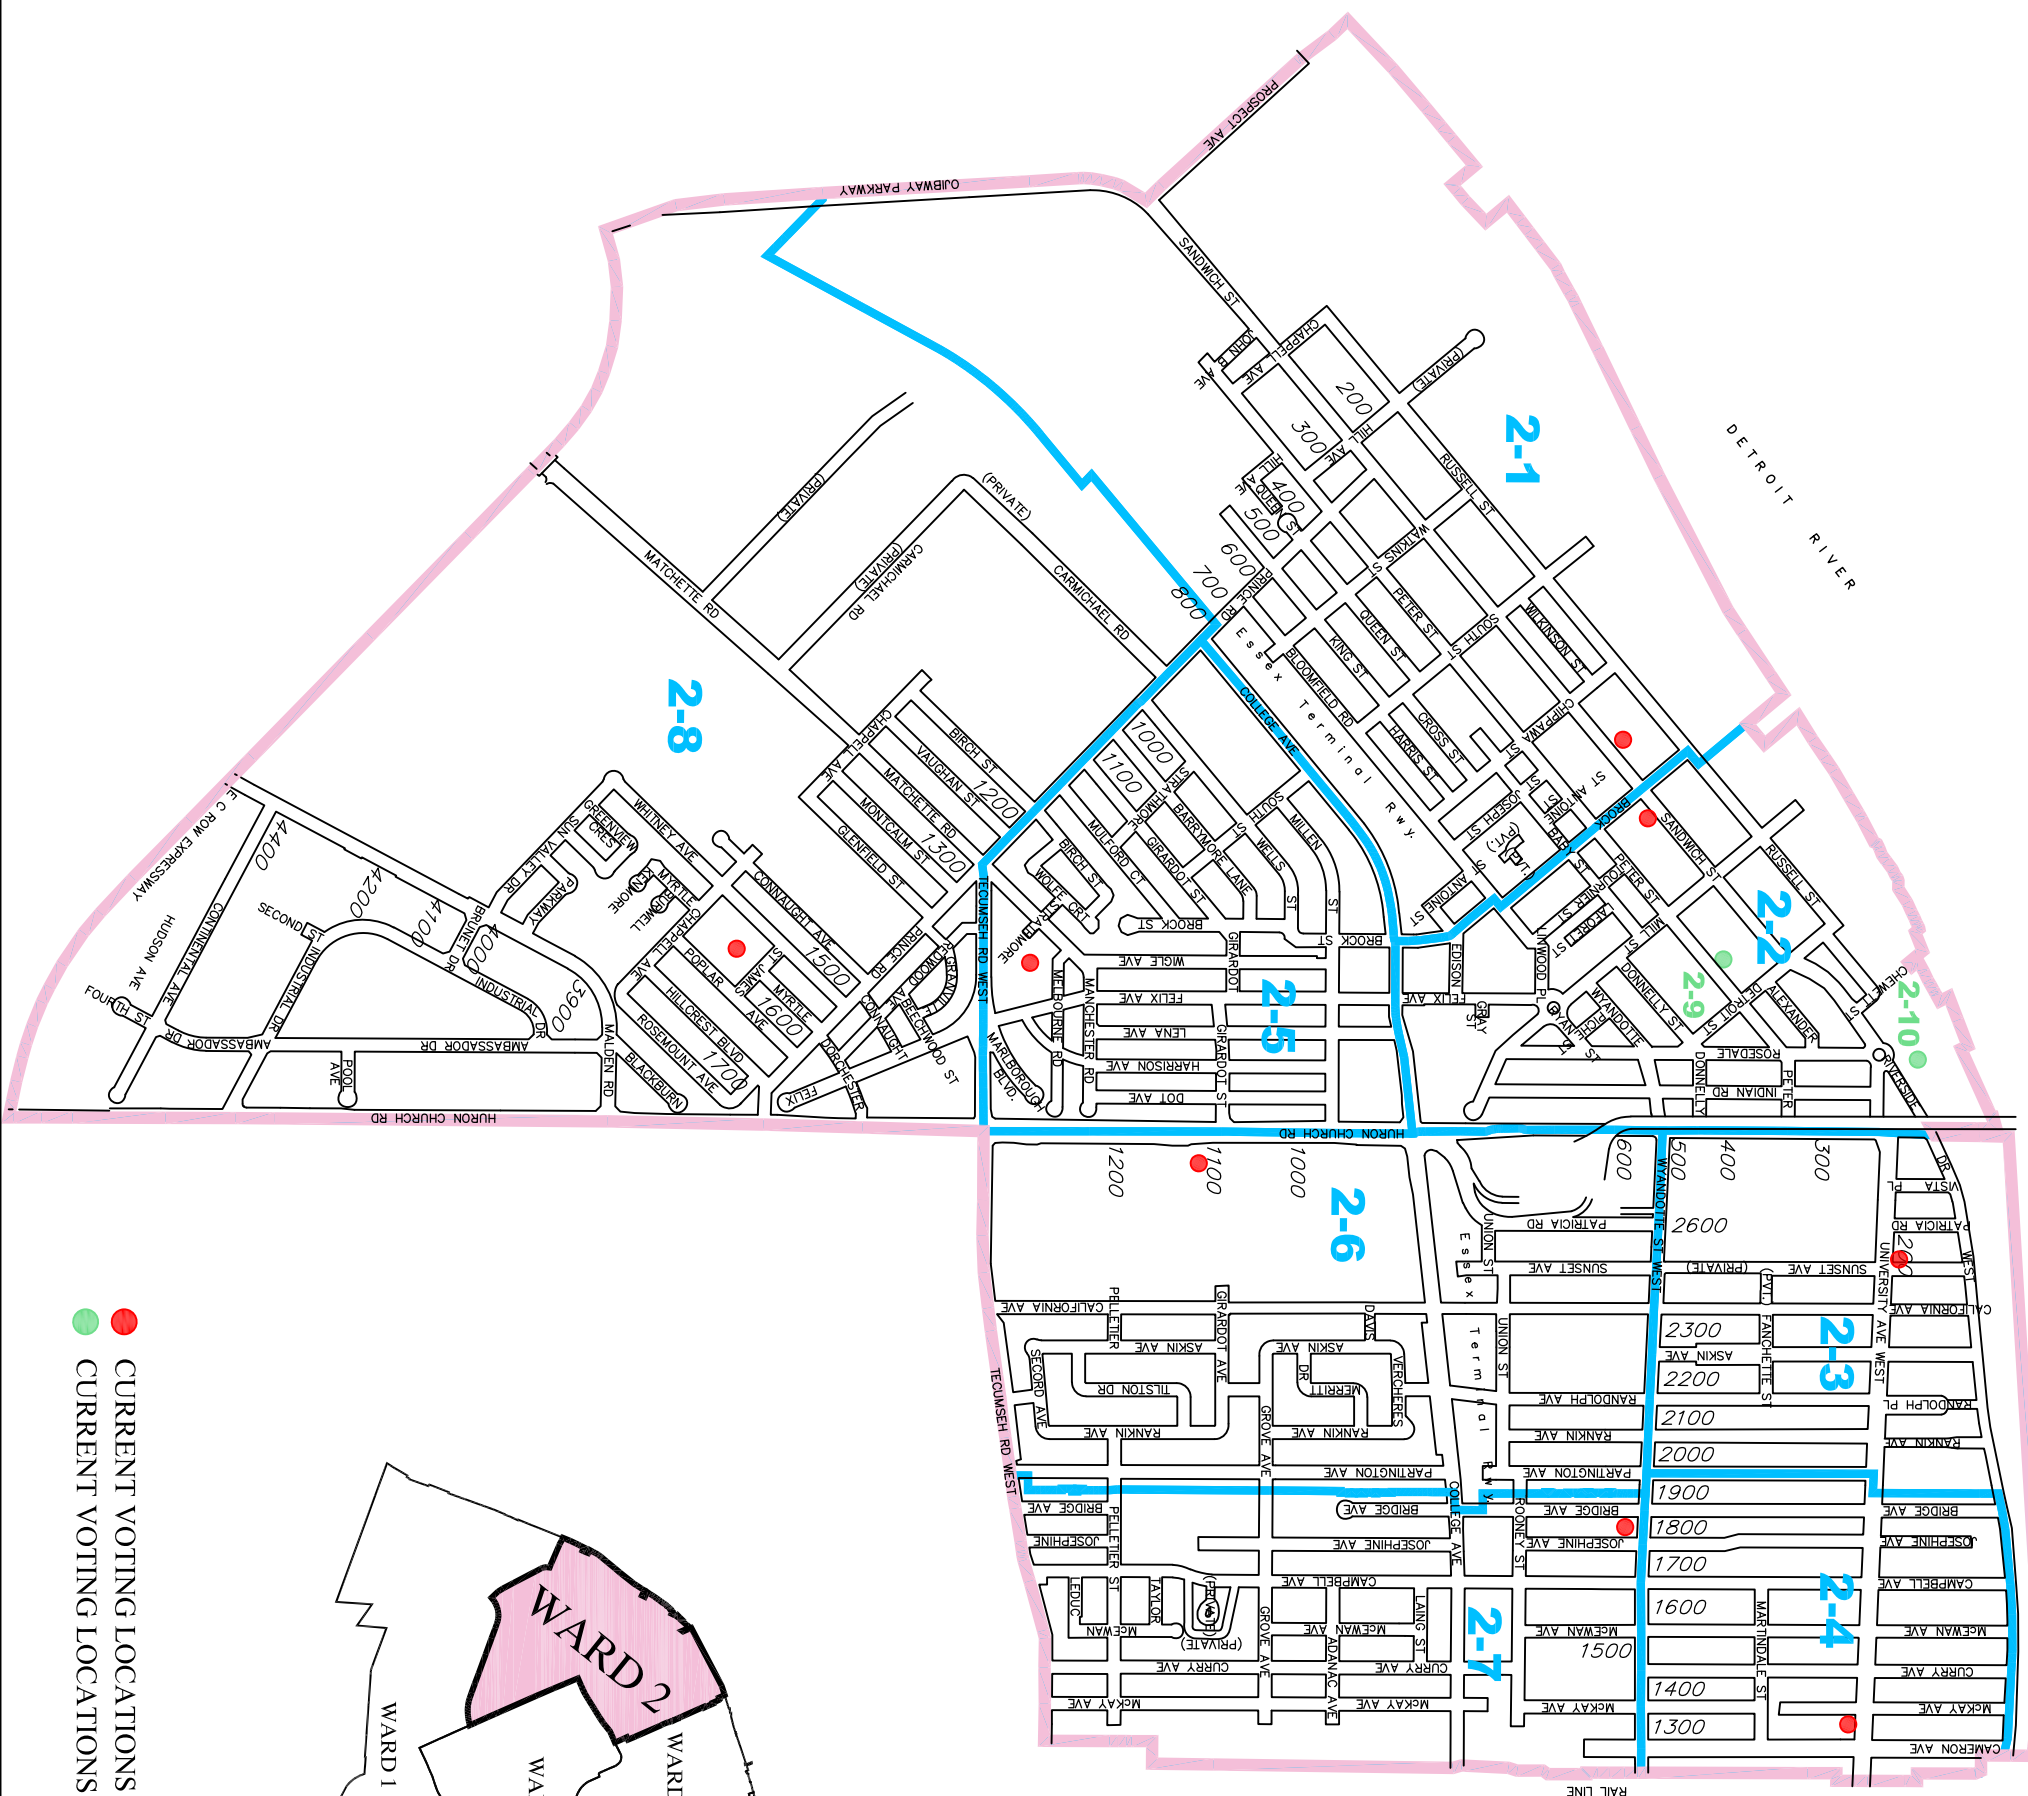

WARD 2
MUNICIPAL ELECTORAL MAP

KEY PLAN

- CURRENT VOTING LOCATIONS
- CURRENT VOTING LOCATIONS - RESIDENTS ONLY

Prepared by Geomatics

SCALE: N.T.S. DATE: APRIL/2018

DWG. NO.
3M-224