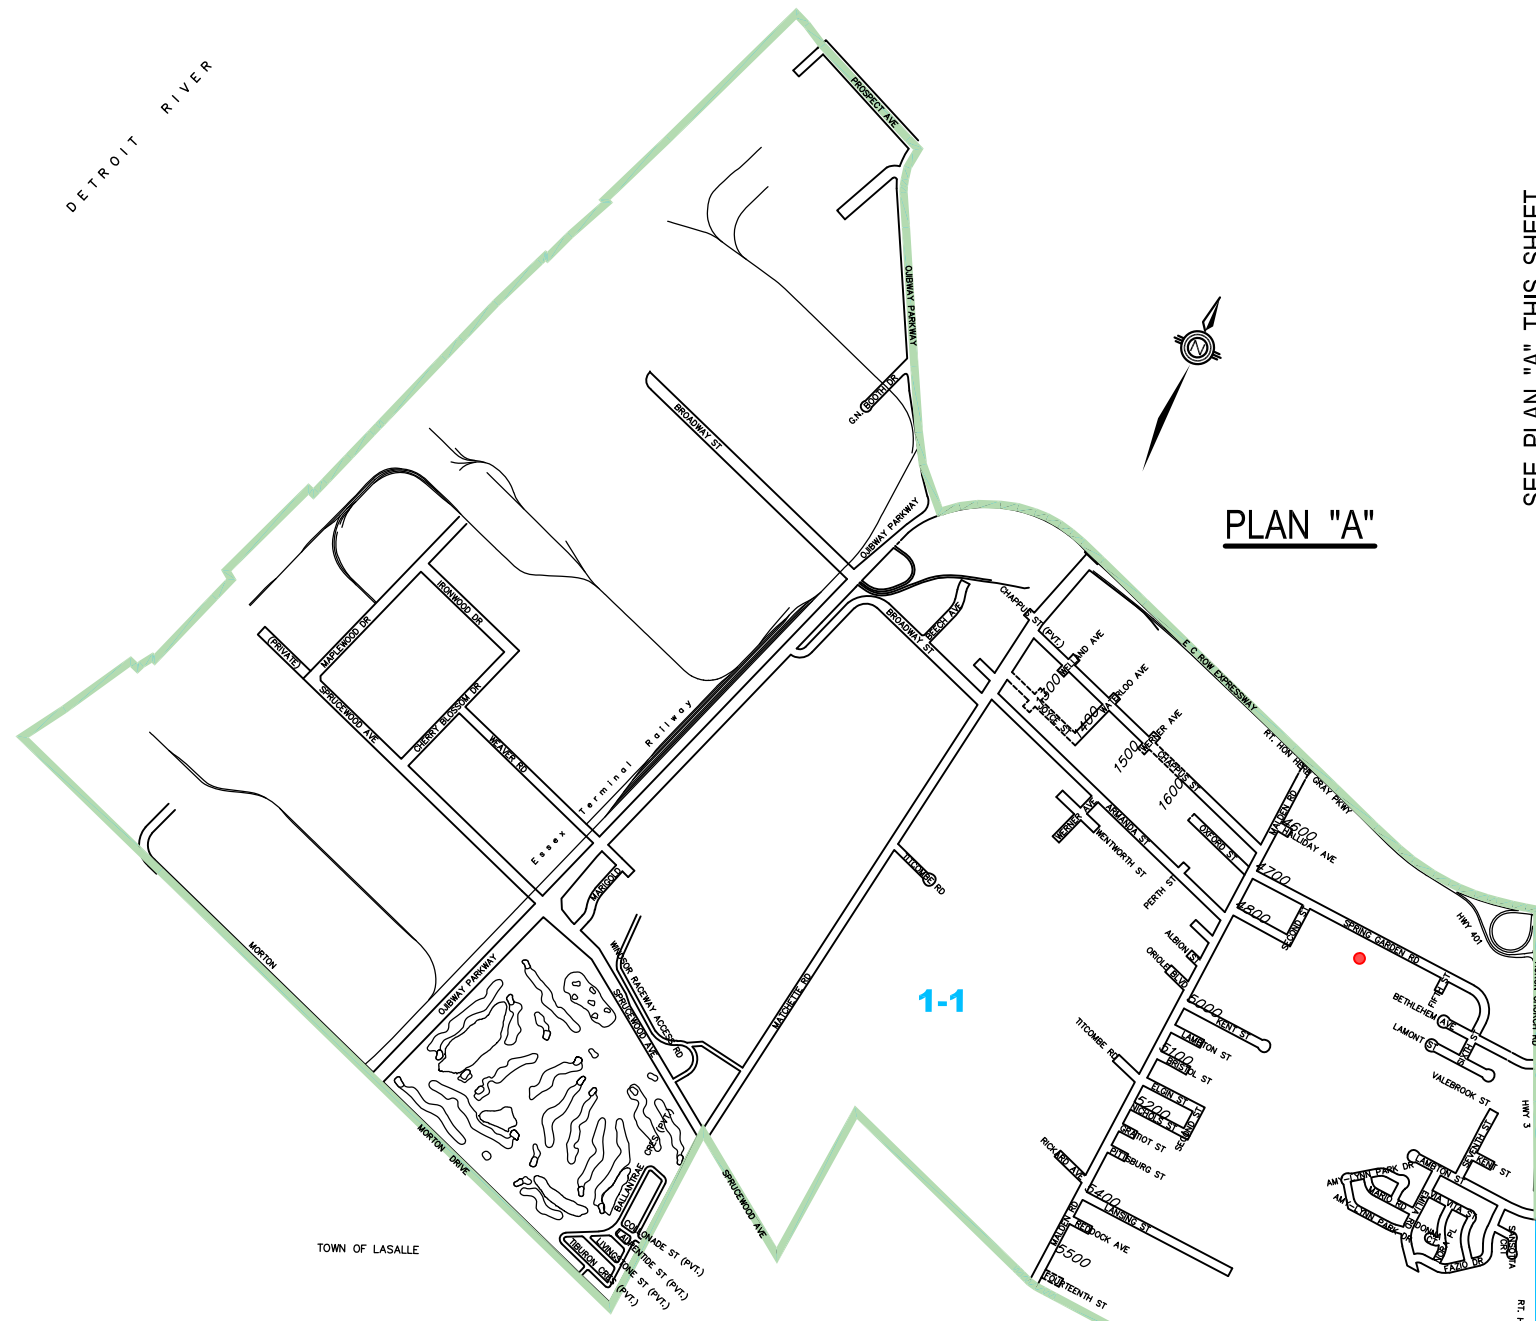

# WARD 1 MUNICIPAL ELECTORAL MAP

DETROIT RIVER

SEE PLAN "A" THIS SHEET

SEE PLAN "B" THIS SHEET

- CURRENT VOTING LOCATIONS
- CURRENT VOTING LOCATIONS - RESIDENTS ONLY

Prepared by Geomatics

SCALE: N.T.S.	DATE: SEPT/2018	DWG. NO. <b>3M-223</b>
---------------	-----------------	---------------------------