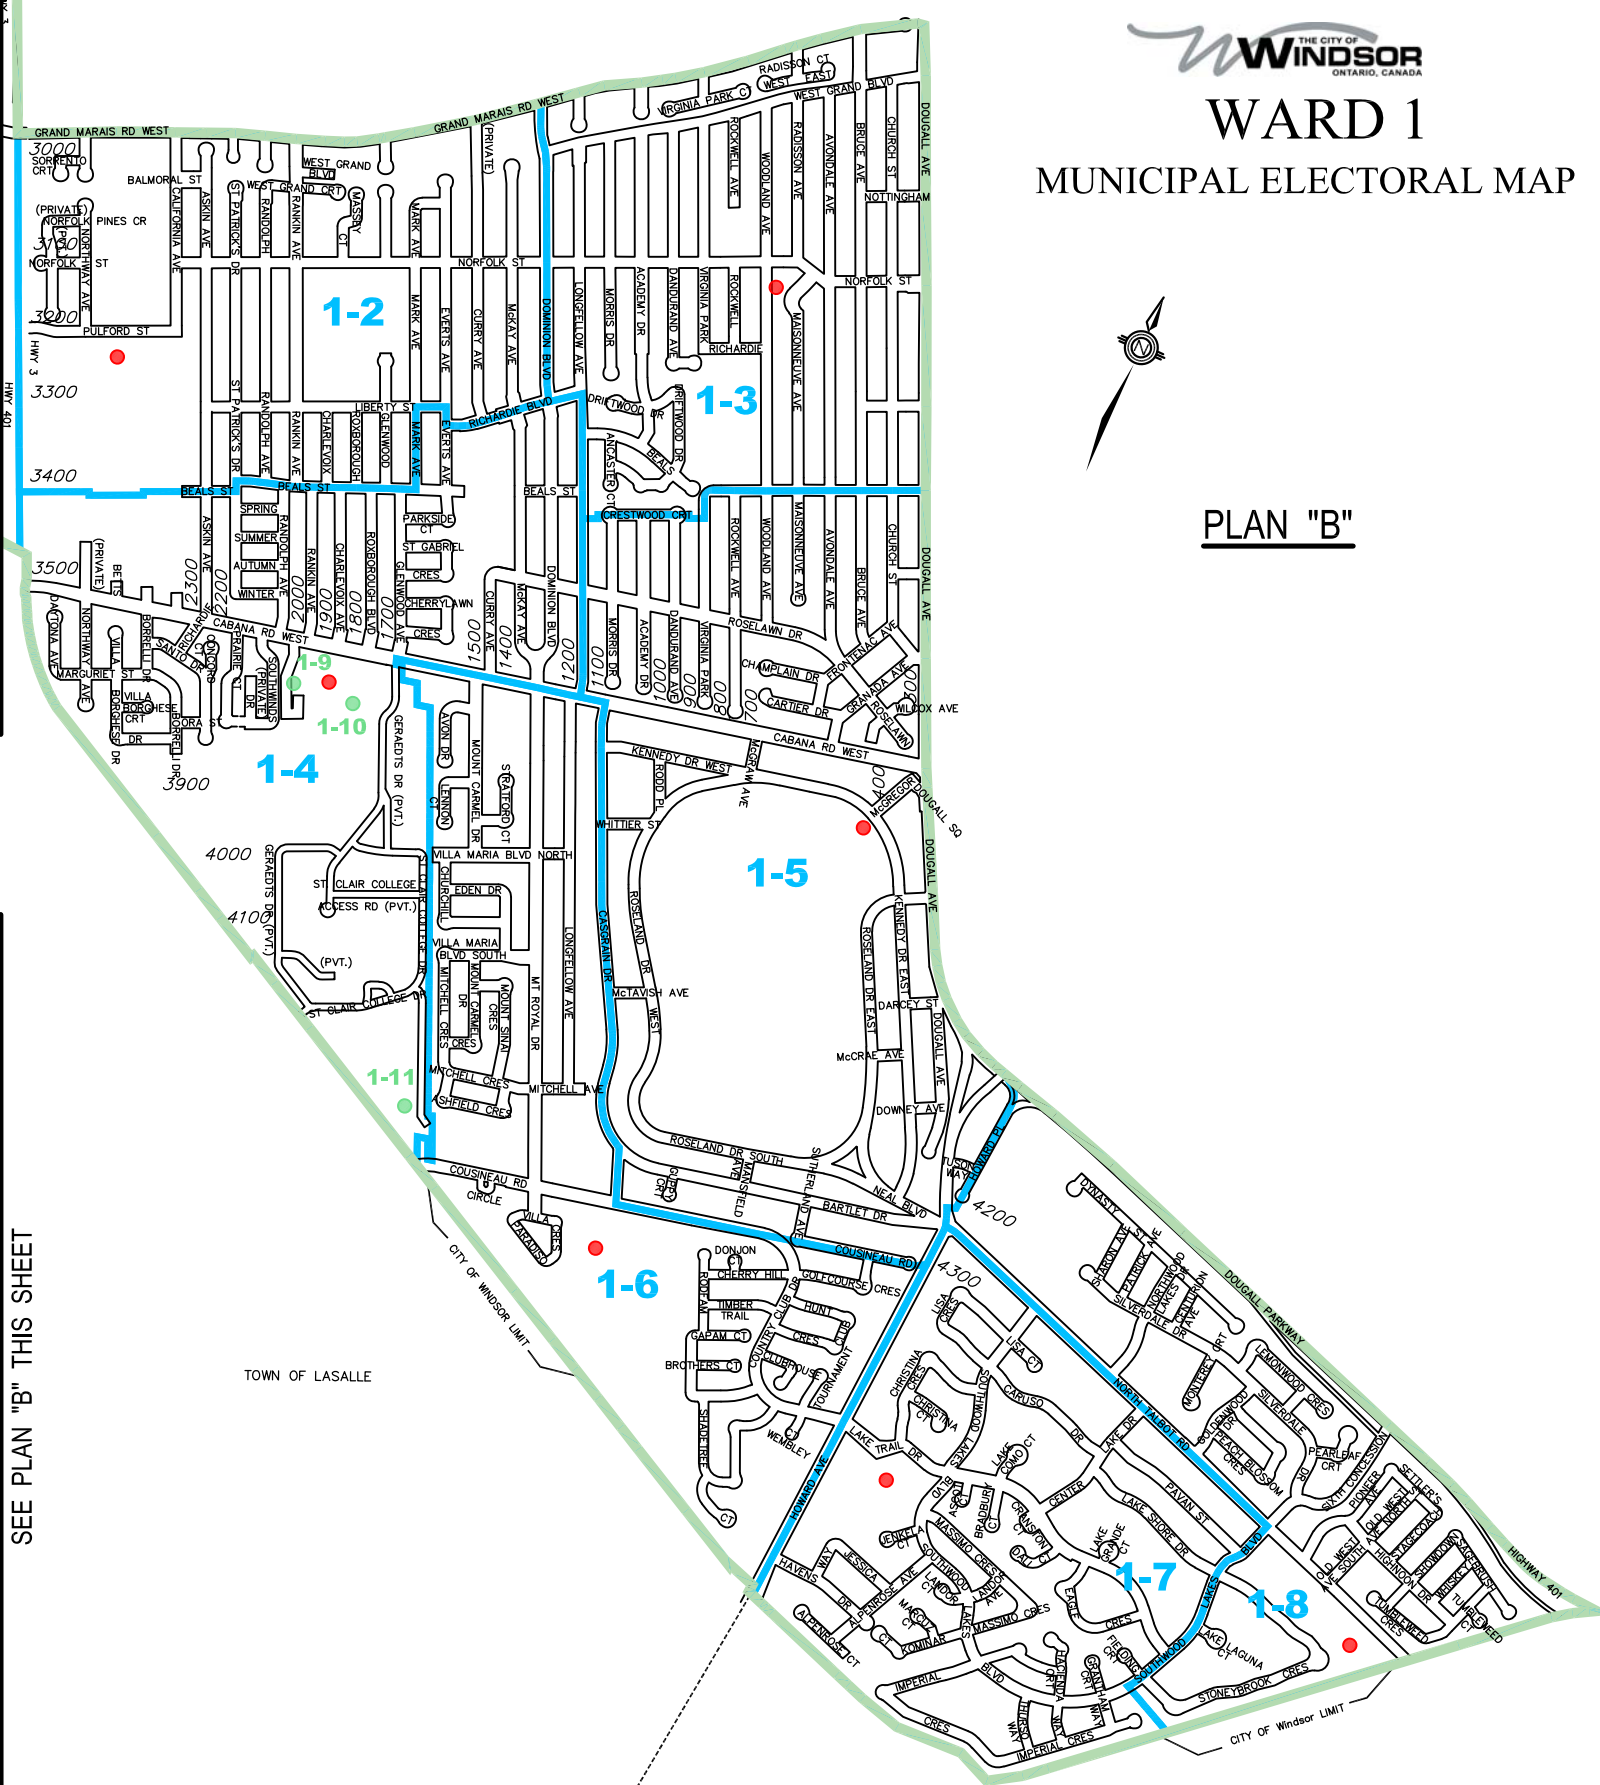

# WARD 1 MUNICIPAL ELECTORAL MAP

DETROIT RIVER

SEE PLAN "A" THIS SHEET

SEE PLAN "B" THIS SHEET

- CURRENT VOTING LOCATIONS
- CURRENT VOTING LOCATIONS - RESIDENTS ONLY

Prepared by Geomatics

SCALE: N.T.S.	DATE: SEPT/2018	DWG. NO. <b>3M-223</b>
---------------	-----------------	---------------------------