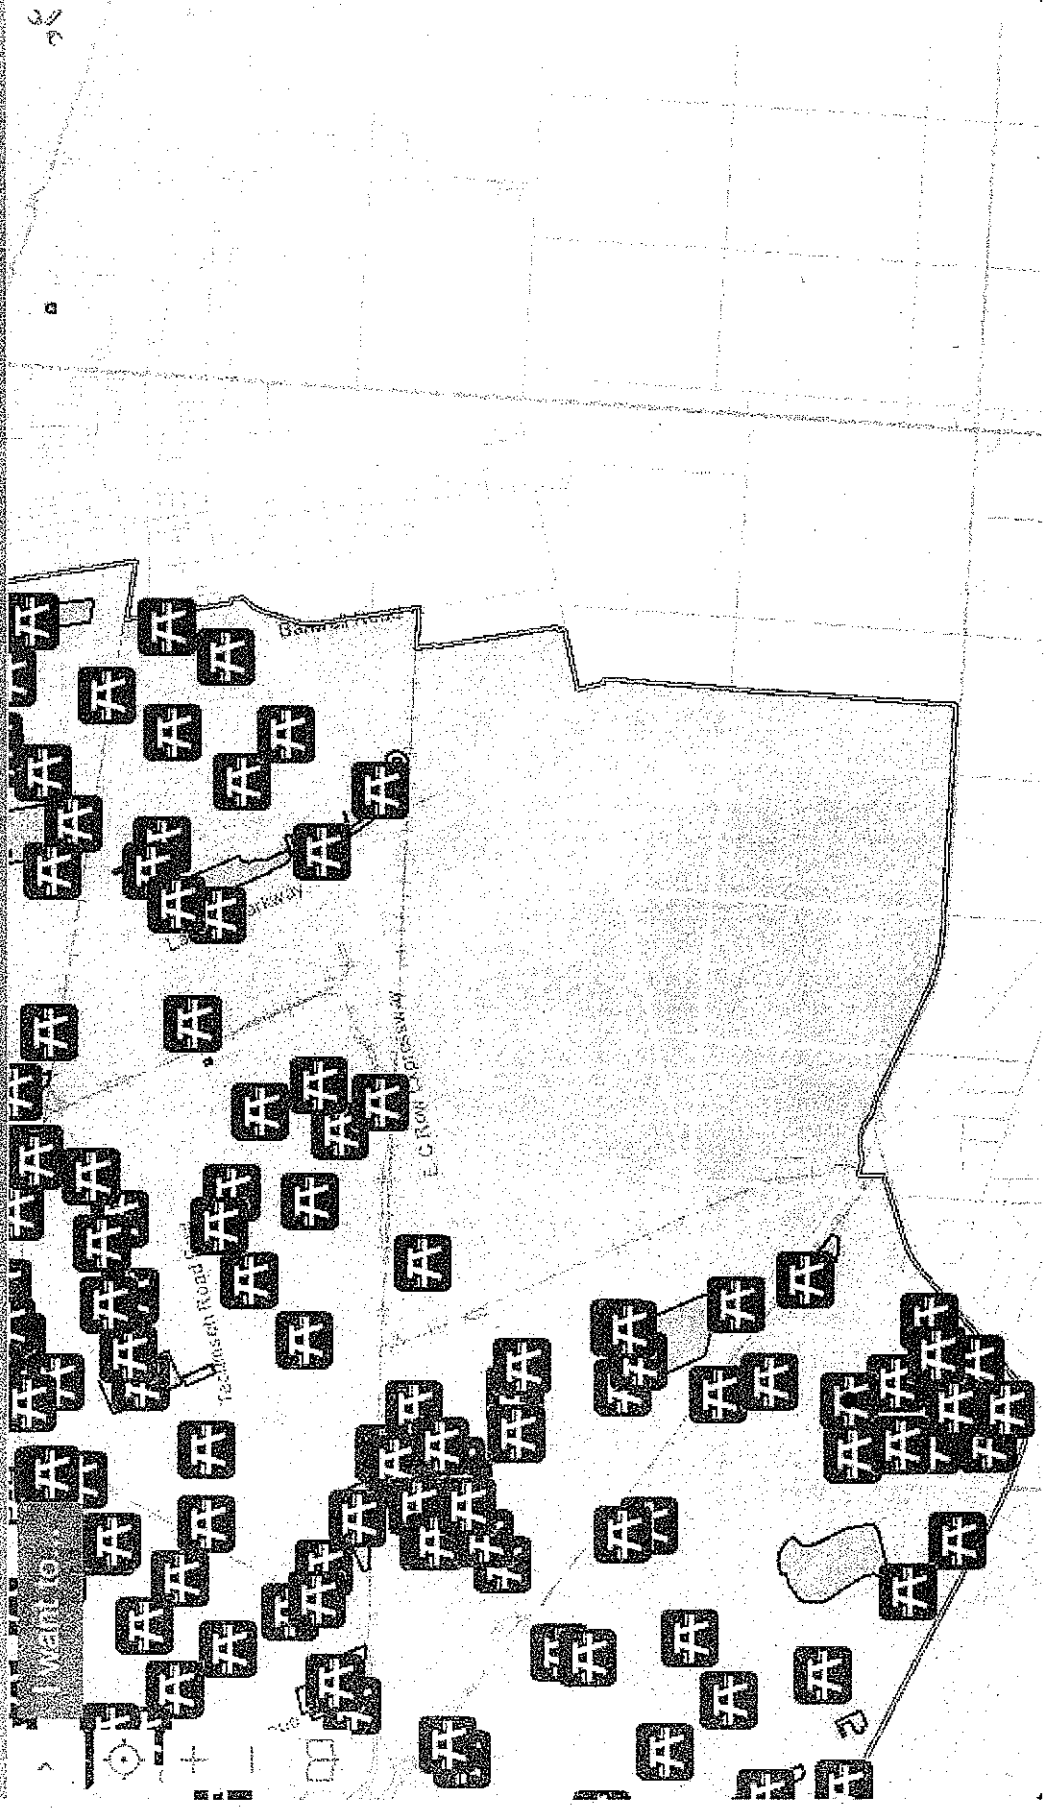

PARKS FINDER

Holburn