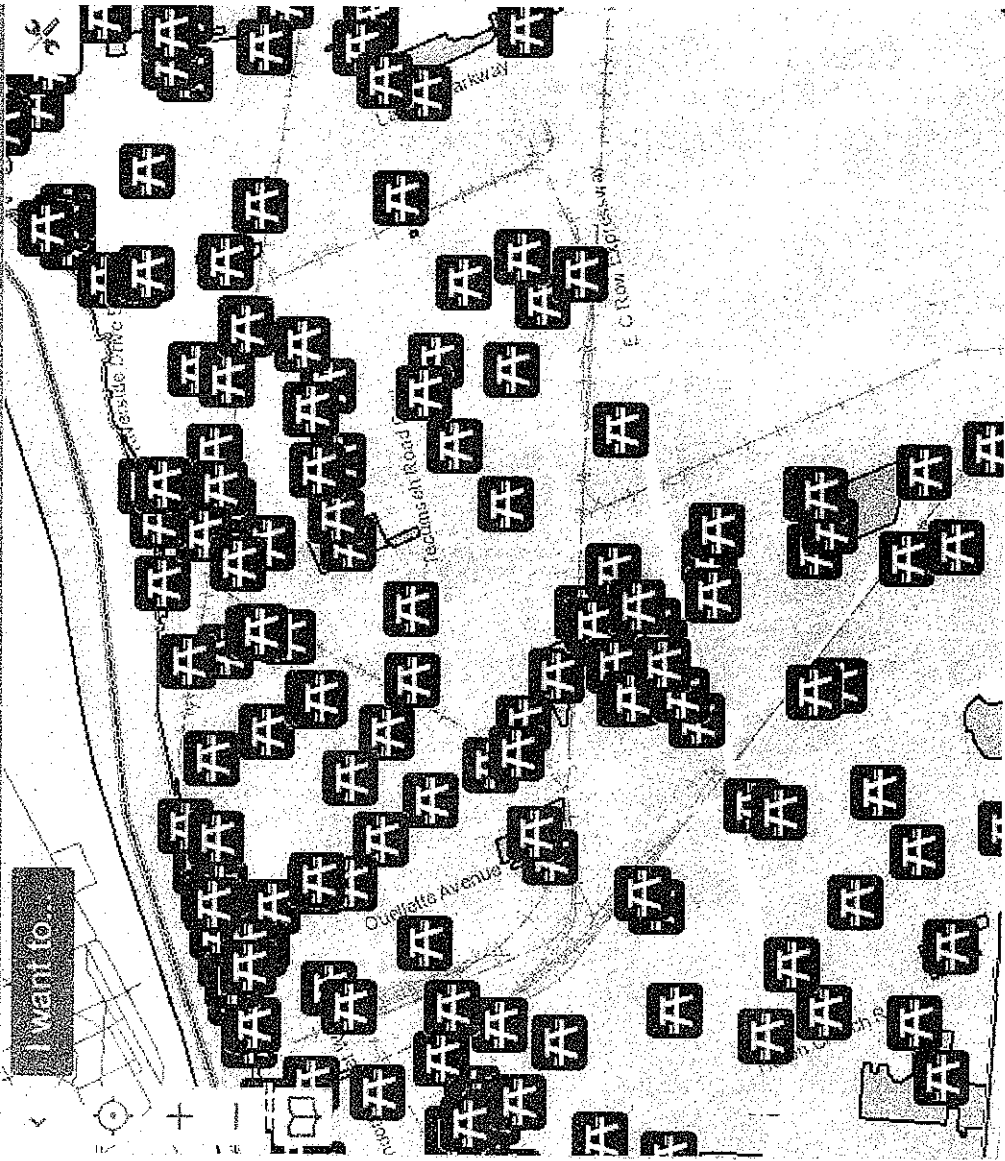

www.mappmycity.ca/Html5Viewer_2_0/Index.html?configBase=http://www.n

Work email Windsor Star Facebook Official Ap... (Canada) MappMyCity

Search...

Parks Finder

Welcome to The City of Windsor's Park Finder Application

How to find a park or park amenity:

- In the search bar, enter a Park Name (e.g. Jackson, Willistead) or...
- In the search bar, enter a Park Amenity (e.g. Soccer, Restrooms, Dog Park) or...
- Click on an icon on the map or...
- Use the "I want to..." tool for more park information

The "Tool Bar"