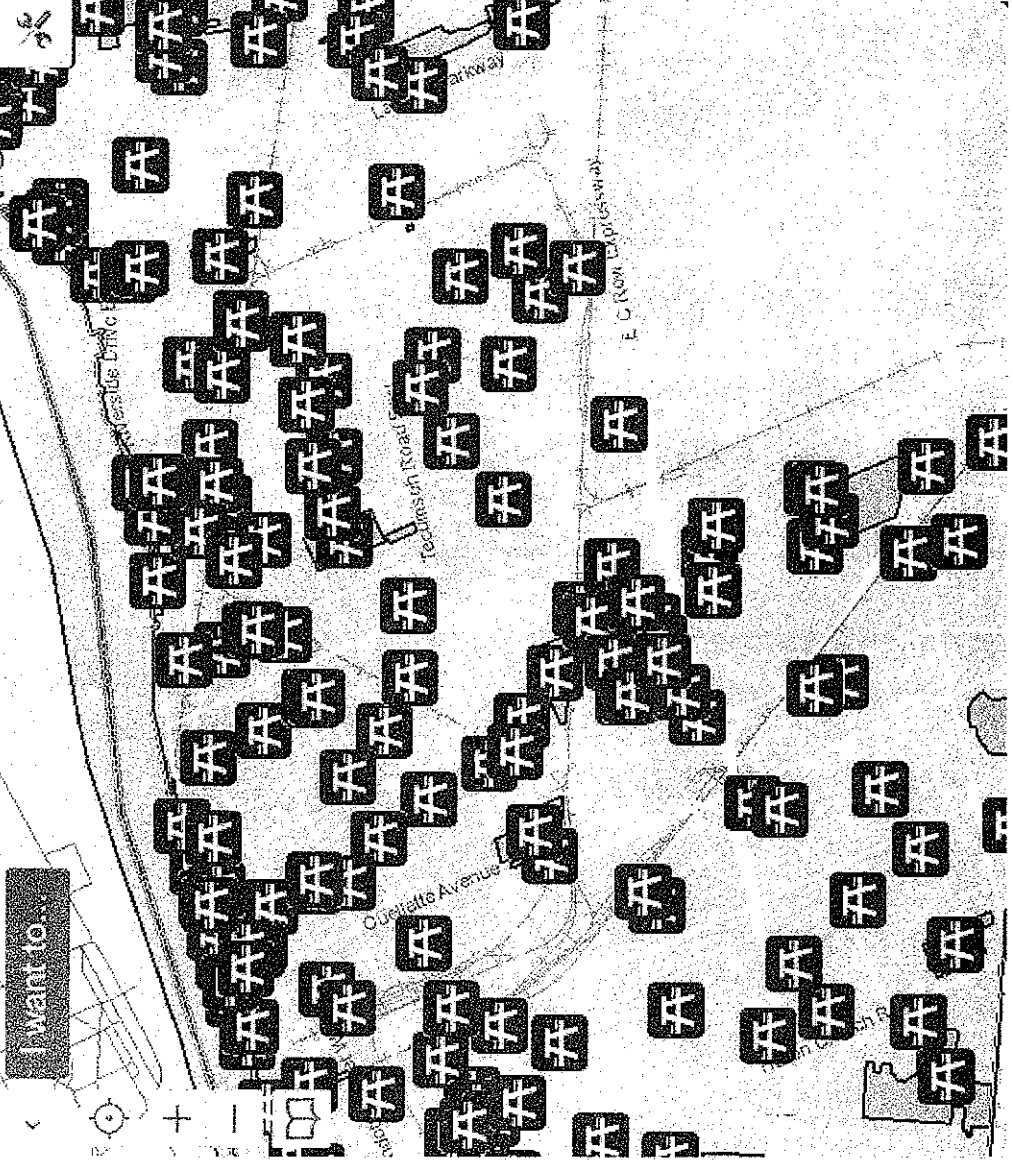

www.mapmycity.ca/Html5Viewer_2_0/Index.html?configBase=http://www.m...

Work email Windsor Star Facebook Official Ap... (Canada) MappMyCity

Search...

Map Layers

- ☒ Parks Finder
- ☐ City of Windsor Parks
- ☐ Conservation Areas
- ☒ Parks
- ☐ Sculptures
- ☐ Murals
- ☐ Trails
- ☐ Municipal Golf Courses

Show Legend