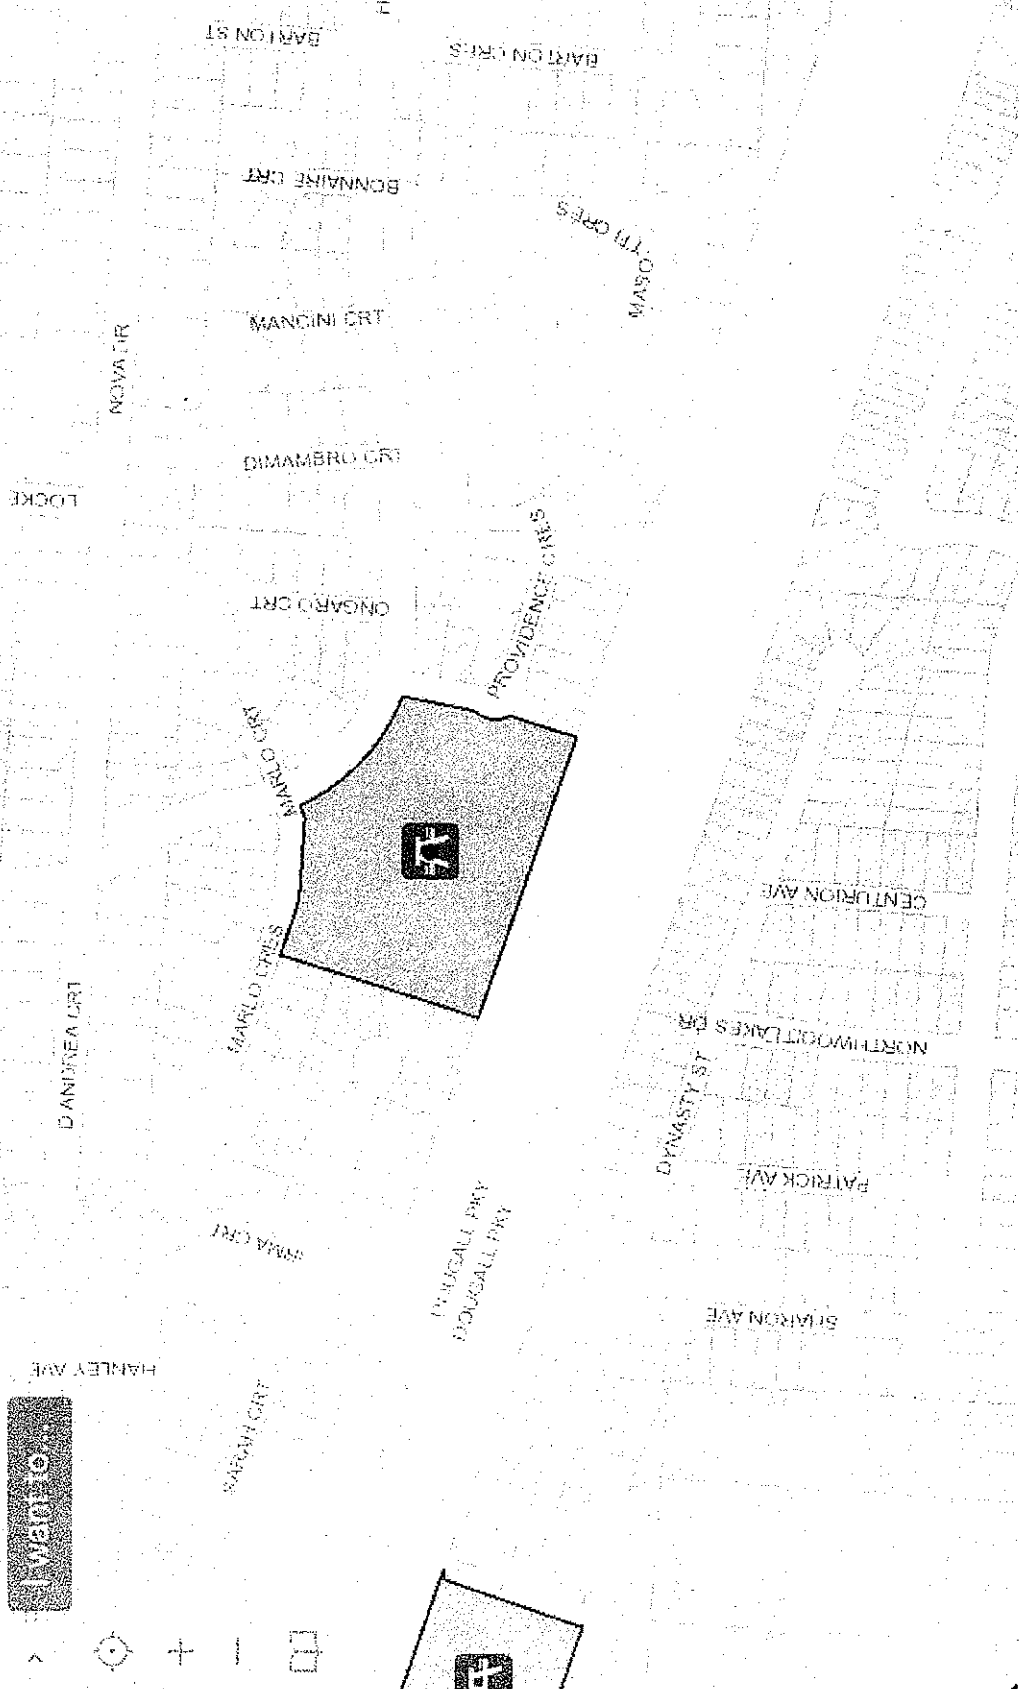

www.mappmycity.ca/Html5Viewer_2_0/Idx.html?configBase=http://www.m

Work email Windsor Star Facebook Official Ap... (Canada)

Parks Finder MappMyCity

Holburn