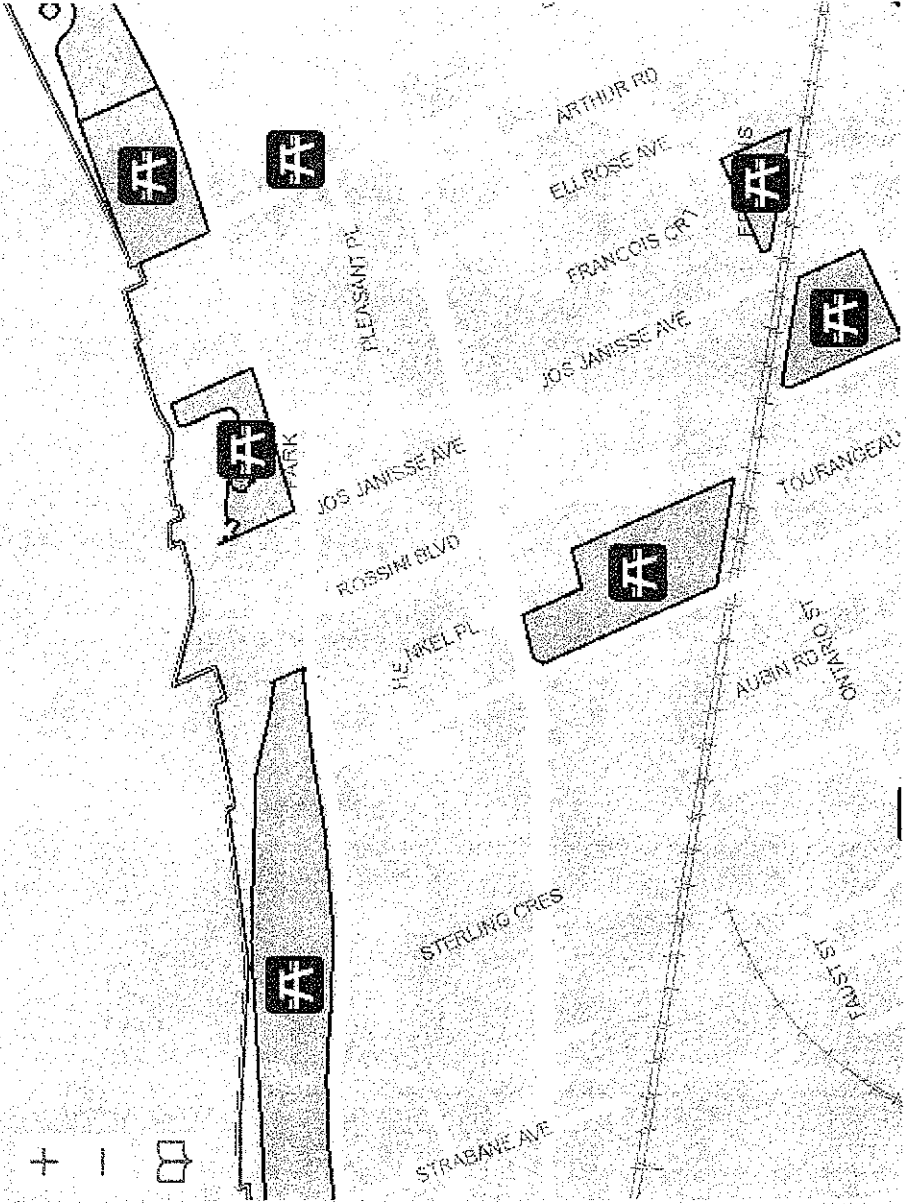

www.mappycity.ca/Html5Viewer_2_0/Index.html?configBase=http://www.m...

Work email Windsor Star Facebook Official App... (Canada)

MappMyCity

Parks Finder

Search...

I want to...

Identify Results (5)

ALEXANDER PARK

Riverside Dr. E. and Strabane Ave.

Amenities: Benches, Trails, Cycling, Hiking, Picnic Shelter, Play Unit, Fishing, Memorials, Memorials, Parking, Playground, Riverfront, Swings, Washrooms

City of Windsor's Park Website

GEORGE PARK

4085 Wyandotte St. E. (corner of George and Wyandotte)

Amenities: Baseball, Play Unit, Playground, Swings

City of Windsor's Park Website

GOOSE BAY PARK

Riverside Dr. E. between Jos Janisse Ave. and Pilette Ave.

Amenities: Benches, Fishing, Riverfront

City of Windsor's Park Website

Displaying 1 - 5 (Total: 5)

Page 1 of 1