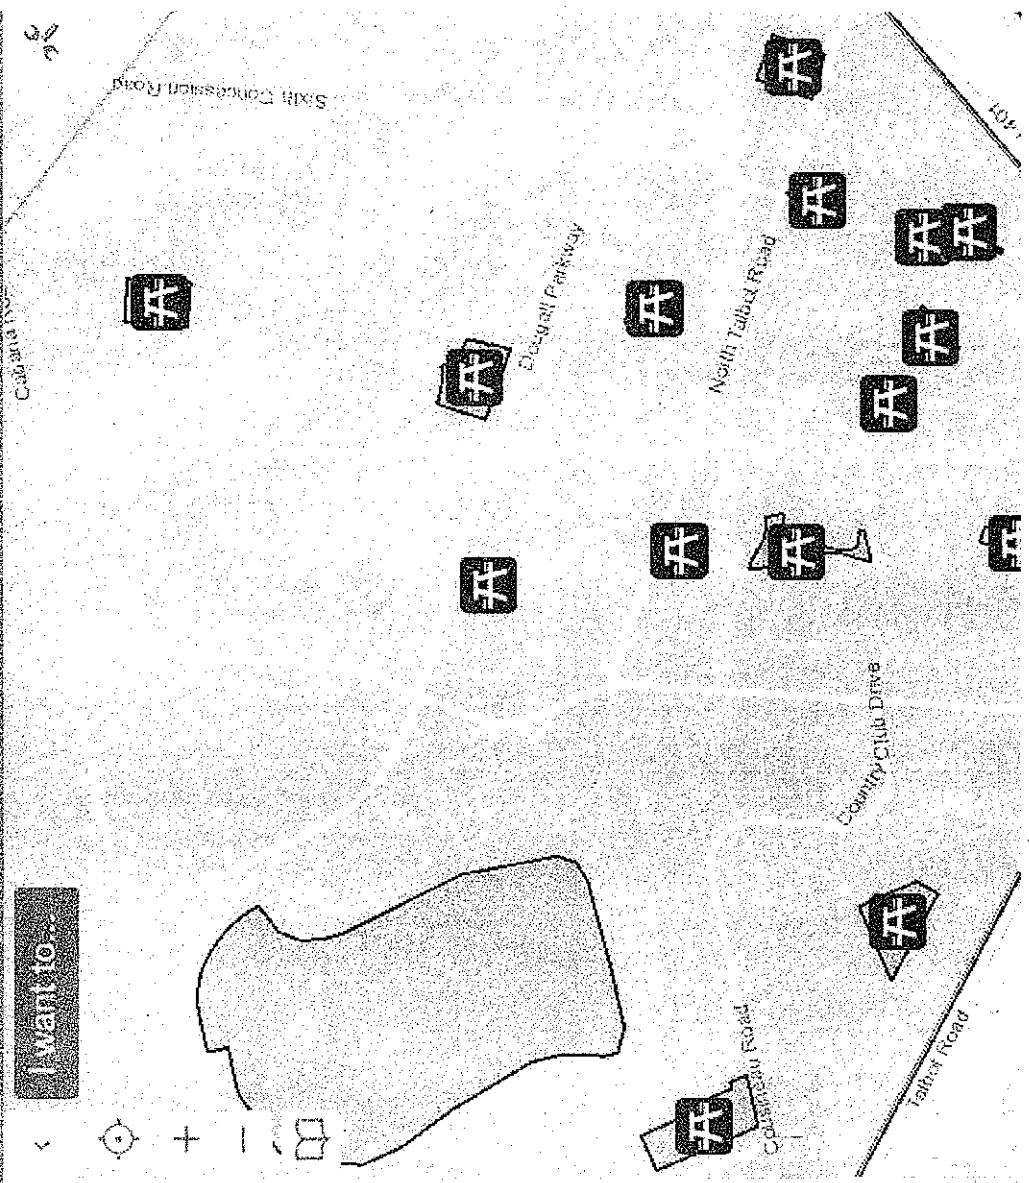

I want to...

Search Results: Central (4)

CENTRAL PARK
3301 Woodland Ave.
Amenities: Baseball, Basketball, Benches, Play Unit, Lighting, Parking, Picnic, Playground, Soccer Field, Spray Pad, Outdoor Swimming Pool, Tennis, Washrooms
City of Windsor's Park Website

UNITY PARK
Ontario St. and Central Ave.
Amenities: Benches, Play Unit, Playground
City of Windsor's Park Website

WESTCOTT PARK
Reginald St. between Central Ave. and Westcott Rd.
Amenities: Picnic Shelter, Playground
City of Windsor's Park Website

Displaying 1 - 4 (Total: 4)

4/4 Page 1 of 1