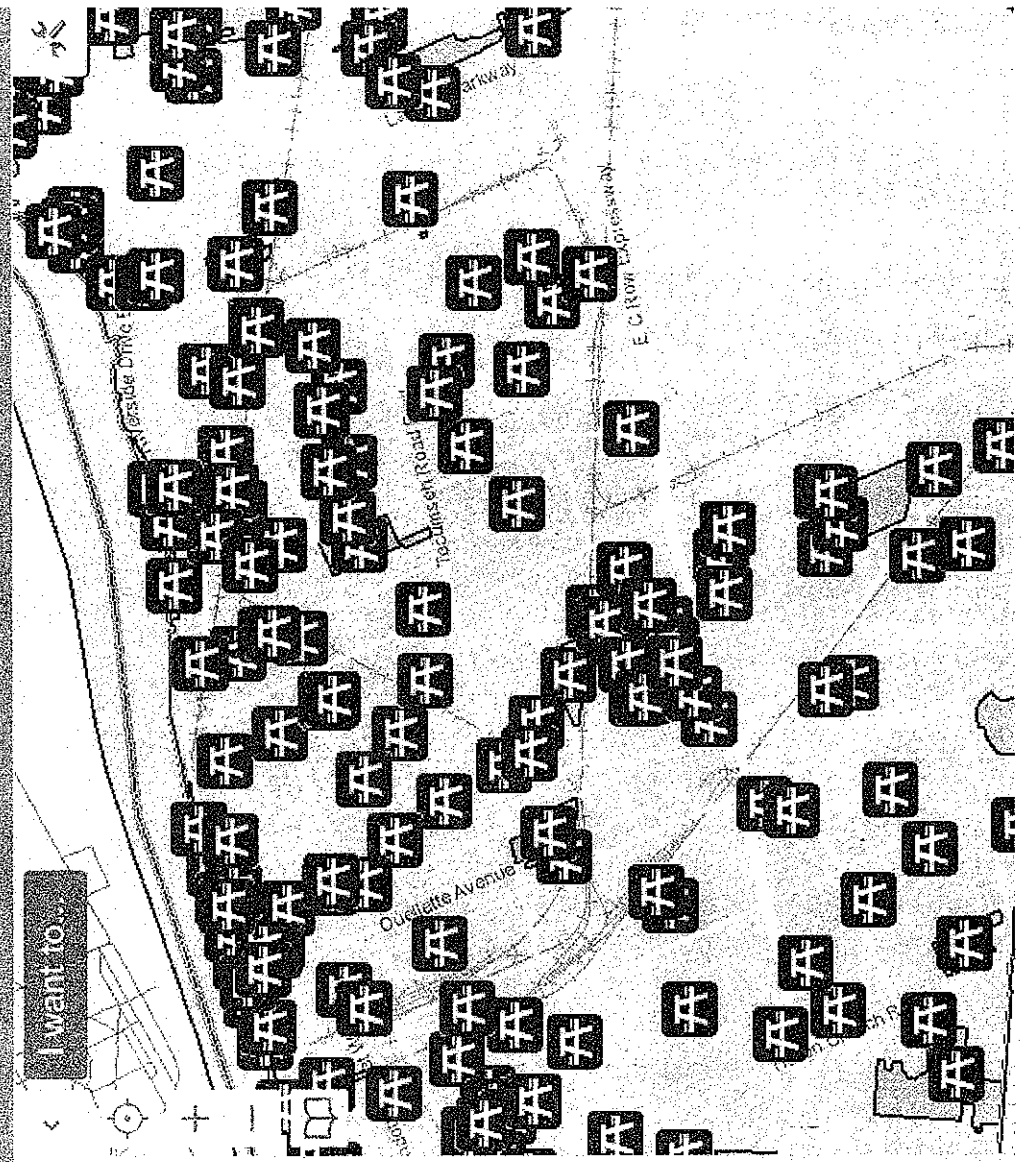

I want to...

Search Results: Dog (7)

BLACK OAK PRAIRIE HERITAGE

Between Broadway Street and Cherry Blossom Avenue, just west of Ojibway Park

Amenities: Trails, Cycling, Hiking, Dog Park, Heritage, Nature Reserve, Parking, Pond, Lake

City of Windsor's Park Website

BROADWAY PARK

Broadway St., West of Ojibway Parkway

Amenities: Trails, Cycling, Hiking, Dog Park, Nature Reserve, Parking

City of Windsor's Park Website

FORD TEST TRACK

3001 Semihole Dr.

Amenities: Benches, Trails, Cycling, Hiking, Concession Stand, Picnic Shelter, Play Unit, Dog Park, Drink Fountain, Lighting, Monuments, Memorials, Picnic, Playground, Soccer Field, Watercourse

Displaying 1 - 7 (Total: 7)