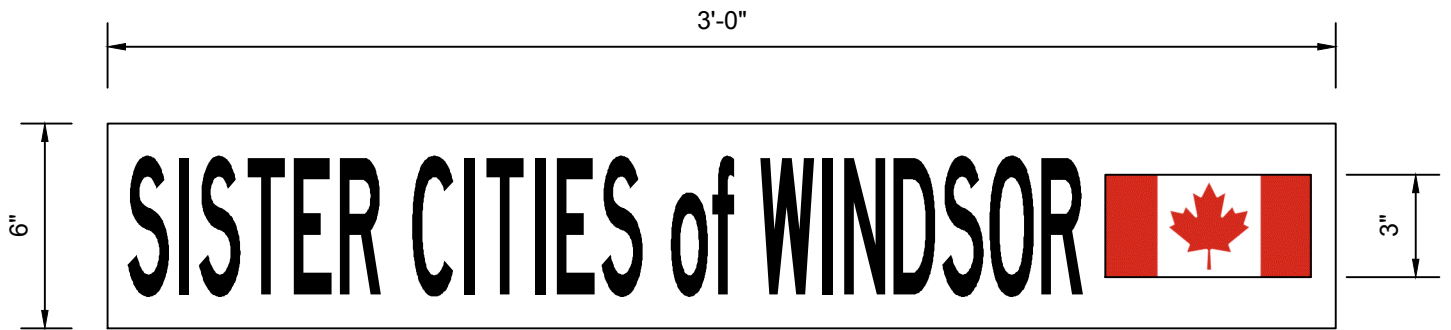

3'-0"

6"

LAS VUELTAS, EL SALVADOR 3182km  

1

LAS VUELTAS  3182km 

2

HIGHWAY GOTHIC FONT 4" LETTER HEIGHT

GUNSAN  10810km 

3

HIGHWAY GOTHIC FONT 3½ " LETTER HEIGHT

GUNSAN, SOUTH KOREA  
10810km  

4

HIGHWAY GOTHIC FONT 2" LETTER HEIGHT

HIGHWAY GOTHIC FONT 4" LETTER HEIGHT

1

HIGHWAY GOTHIC FONT 2" LETTER HEIGHT